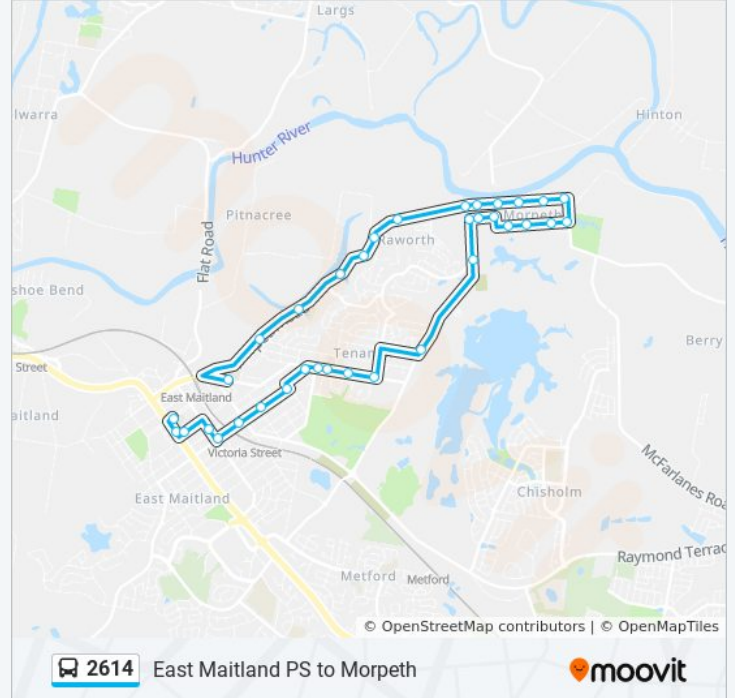

### Direction: Grossmann HS

35 stops

[VIEW LINE SCHEDULE](#)

East Maitland Public School, William St

New England Hwy before King St

St Joseph's Primary School, King St

Lawes St before George St

High St at Lawes St

James St at Edward St

### 2614 bus Info

**Direction:** Grossmann HS

**Stops:** 35

**Trip Duration:** 24 min

**Line Summary:**

Swan St after Edward St  
Swan St at George St  
Swan St at Robert St  
Morpeth Museum, Swan St  
Swan St at Green St  
Morpeth Rd after Tank St  
Morpeth Rd at Raworth Ave  
Morpeth Rd opp Brush Farm Rd  
267 Morpeth Rd  
Morpeth Rd before Jenna Dr  
Linuwel School, Morpeth Rd  
73 Morpeth Rd  
Maitland Grossmann High School, Cumberland St