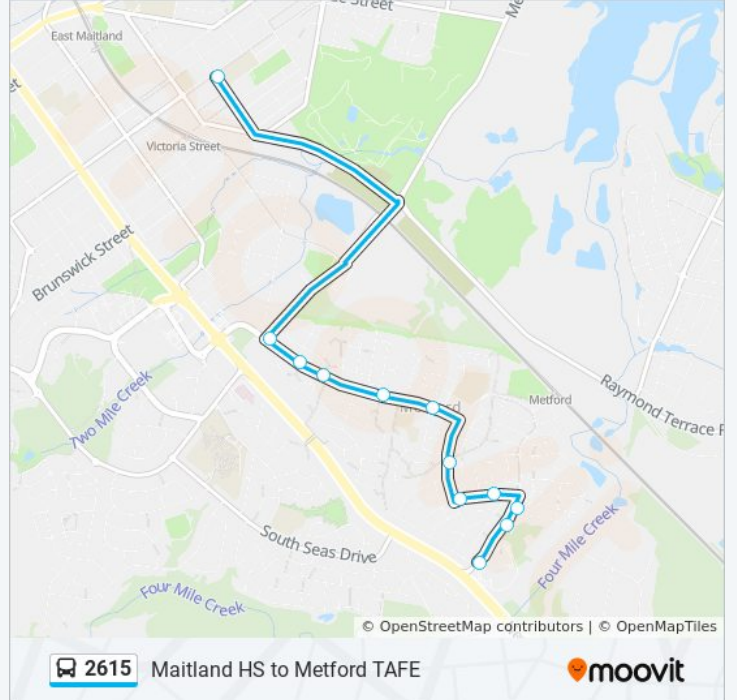

 2615

Maitland HS to Metford TAFE

Get The App

The 2615 bus line Maitland HS to Metford TAFE has one route. For regular weekdays, their operation hours are:

(1) Metford TAFE: 16:01

Use the Moovit App to find the closest 2615 bus station near you and find out when is the next 2615 bus arriving.

Direction: Metford TAFE

12 stops

[VIEW LINE SCHEDULE](#)

- Maitland High School, Hunter St
- Metford Rd at Chelmsford Dr (Hail & Ride)
- Chelmsford Dr at Tennyson St
- Chelmsford Dr opp Early Learning Centre
- Chelmsford Dr opp Maitland Christian School
- Chelmsford Dr opp Grevillea Dr
- Schanck Dr opp Willow Dr
- Lowe St opp Metford Community Hall
- Lowe St opp McLeod Ave
- Ferraby Dr after Streeton Dr
- Ferraby Dr opp 32
- TAFE Maitland, Ferraby Dr

Direction: Metford TAFE

Stops: 12

Trip Duration: 12 min

Line Summary:

2615 bus time schedules and route maps are available in an offline PDF at moovitapp.com. Use the [Moovit App](#) to see live bus times, train schedule or subway schedule, and step-by-step directions for all public transit in Sydney.