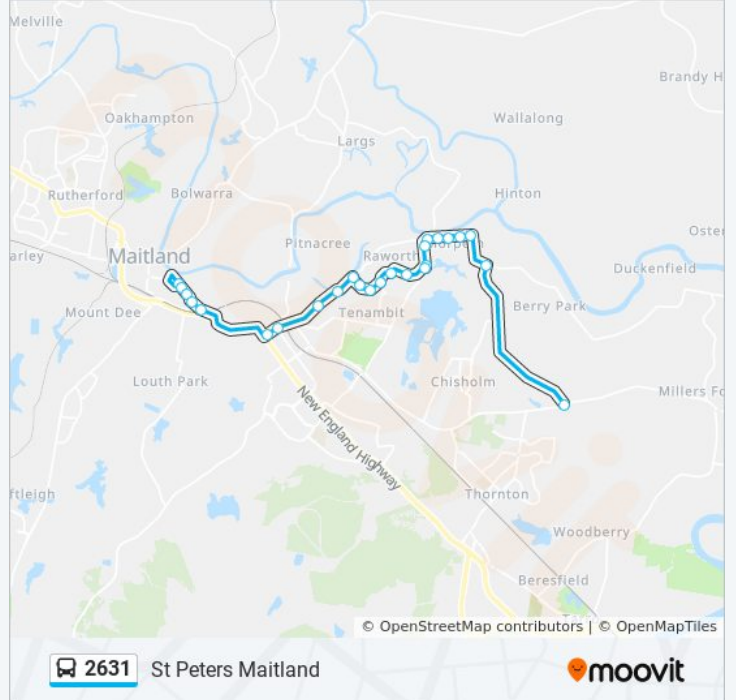

🚌 2631

St Peters Maitland

Get The App

The 2631 bus line St Peters Maitland has one route. For regular weekdays, their operation hours are:

(1) St Peters Maitland: 07:31

Use the Moovit App to find the closest 2631 bus station near you and find out when is the next 2631 bus arriving.

Direction: St Peters Maitland

24 stops

[VIEW LINE SCHEDULE](#)

- McFarlanes Rd at Raymond Terrace Rd
- McFarlanes Rd at Duckenfield Rd (Hail & Ride)
- Swan St after Edward St
- Swan St at George St
- Swan St at Robert St
- Morpeth Museum, Swan St
- Swan St at Green St
- Tank St at High St
- Tank St opp Canterbury Dr
- Canterbury Dr at Tank St
- Canterbury Dr before Stanton Dr
- Canterbury Dr at Chester Pl
- Canterbury Dr opp Jenna Dr
- Jenna Dr opp Laurie Dr
- Jenna Dr opp Curtis Cl
- Jenna Dr at Morpeth Rd
- Linuwel School, Morpeth Rd
- 73 Morpeth Rd
- Melbourne St at Lawes St
- Melbourne St opp Tyrell St
- High St at Smith St
- Maitland Town Hall, High St

2631 bus Time Schedule

St Peters Maitland Route Timetable:

Sunday	Not Operational
Monday	07:31
Tuesday	07:31
Wednesday	07:31
Thursday	07:31
Friday	07:31
Saturday	Not Operational

2631 bus Info

Direction: St Peters Maitland

Stops: 24

Trip Duration: 35 min

Line Summary:

High St opp Free Church St

St Peters Maitland, High St

2631 bus time schedules and route maps are available in an offline PDF at moovitapp.com. Use the [Moovit App](#) to see live bus times, train schedule or subway schedule, and step-by-step directions for all public transit in Sydney.