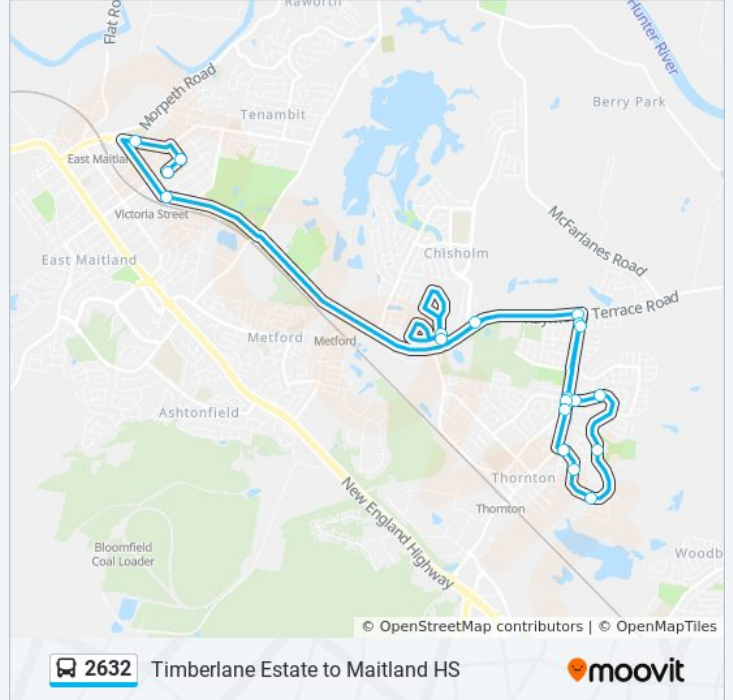

 2632

Timberlane Estate to Maitland HS

Get The App

The 2632 bus line Timberlane Estate to Maitland HS has one route. For regular weekdays, their operation hours are:

(1) Maitland High School: 08:18

Use the Moovit App to find the closest 2632 bus station near you and find out when is the next 2632 bus arriving.

Direction: Maitland High School

24 stops

[VIEW LINE SCHEDULE](#)

- Forest Dr before Grey Gum Cres
- Forest Dr opp Grey Gum Cres
- Raymond Terrace Rd opp Settlers Bvd
- Hausman Dr at Raymond Terrace Rd
- Taylor Ave at Sharp St
- Taylor Ave at Bunbury St
- Thomas Coke Dr opp Thornton Shopping Centre
- Thomas Coke Dr at Mumford Ave
- Thomas Coke Dr after John Arthur Ave
- Thomas Coke Dr opp Reilly St
- Somerset Dr after Government Rd
- Somerset Dr after Benwerrin Ave
- Somerset Dr after Featherwood Pl
- Somerset Dr after Golden Wattle Cr
- Somerset Dr at Rosewood Ave
- Somerset Dr before Edwards Ave
- Government Rd after Edwards Rd
- Government Rd at Thomas Coke Dr (Hail & Ride)
- Government Rd after Thorncliffe Ave
- Raymond Terrace Rd after Government Rd (Hail & Ride)
- Raymond Terrace Rd before Victoria St

Stops: 24

Trip Duration: 37 min

Line Summary:

Maitland Grossmann High School, Cumberland St

Hodge St at High St

Maitland High School, Hunter St

2632 bus time schedules and route maps are available in an offline PDF at moovitapp.com. Use the [Moovit App](#) to see live bus times, train schedule or subway schedule, and step-by-step directions for all public transit in Sydney.