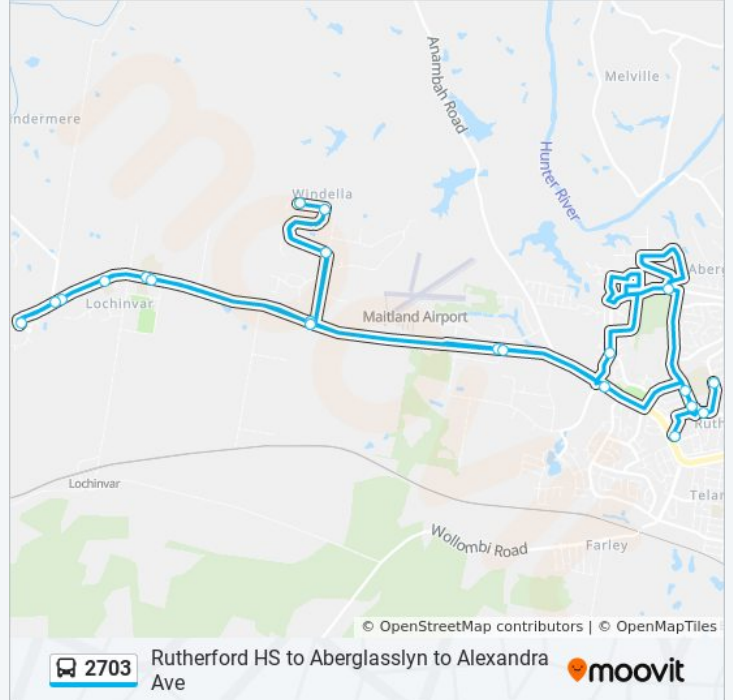

Use the Moovit App to find the closest 2703 bus station near you and find out when is the next 2703 bus arriving.

Direction: Rutherford Shops

26 stops

[VIEW LINE SCHEDULE](#)

Rutherford Technology High School, Avery St

Lerra Rd at River Rd

New England Hwy opp River Rd

New England Hwy after Robert Rd (Temp Stop)

Lochinvar Public School, New England Hwy

New England Hwy opp Windermere Rd

St Helena Cl after New England Hwy

New England Hwy at Windermere Rd

Sunday	Not Operational
Monday	Not Operational
Tuesday	14:33
Wednesday	Not Operational
Thursday	Not Operational
Friday	Not Operational
Saturday	Not Operational

2703 bus Info

Direction: Rutherford Shops

Stops: 26

Trip Duration: 96 min

Line Summary:

New England Hwy at River Rd
New England Hwy opp 459
Denton Park Dr opp Fairfax St
Tea Tree Ave at Denton Park Dr
Hillview St at West Mall

2703 bus time schedules and route maps are available in an offline PDF at moovitapp.com. Use the [Moovit App](#) to see live bus times, train schedule or subway schedule, and step-by-step directions for all public transit in Sydney.