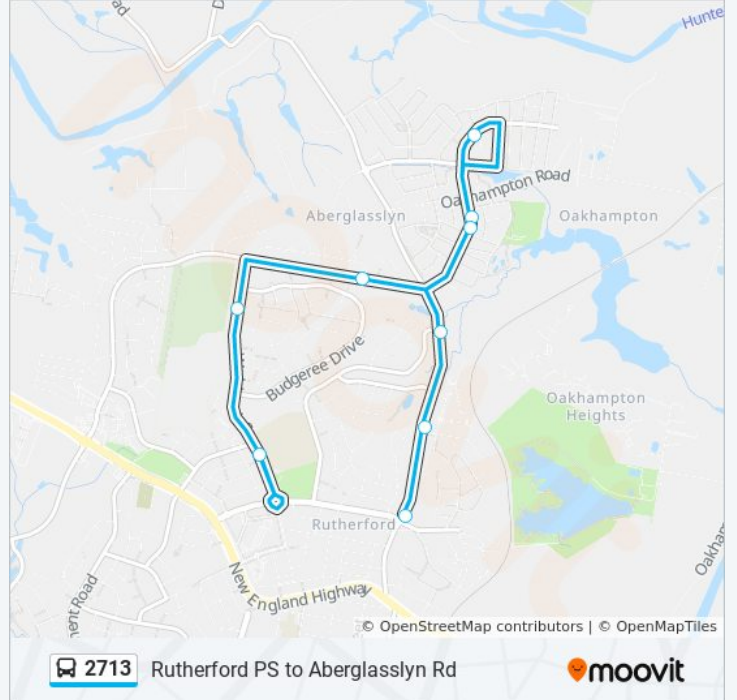

## Rutherford PS to Aberglasslyn Rd

Get The App

The 2713 bus line Rutherford PS to Aberglasslyn Rd has one route. For regular weekdays, their operation hours are:

(1) Rutherford: 15:15

Use the Moovit App to find the closest 2713 bus station near you and find out when is the next 2713 bus arriving.

### Direction: Rutherford

9 stops

[VIEW LINE SCHEDULE](#)

Rutherford Public School, Weblands St

Weblands St opp Budgeree Dr

Denton Park Dr at Birch Gr

McKeachie Dr after Coolabah St

McKeachie Dr at Shoveler St

McKeachie Dr after Redgum Cct

Aberglasslyn Rd opp Avery St

Aberglasslyn Rd opp Fullford Cove

Aberglasslyn Rd at Alexandra Ave

### 2713 bus Info

**Direction:** Rutherford

**Stops:** 9

**Trip Duration:** 13 min

**Line Summary:**

2713 bus time schedules and route maps are available in an offline PDF at [moovitapp.com](https://moovitapp.com). Use the [Moovit App](#) to see live bus times, train schedule or subway schedule, and step-by-step directions for all public transit in Sydney.