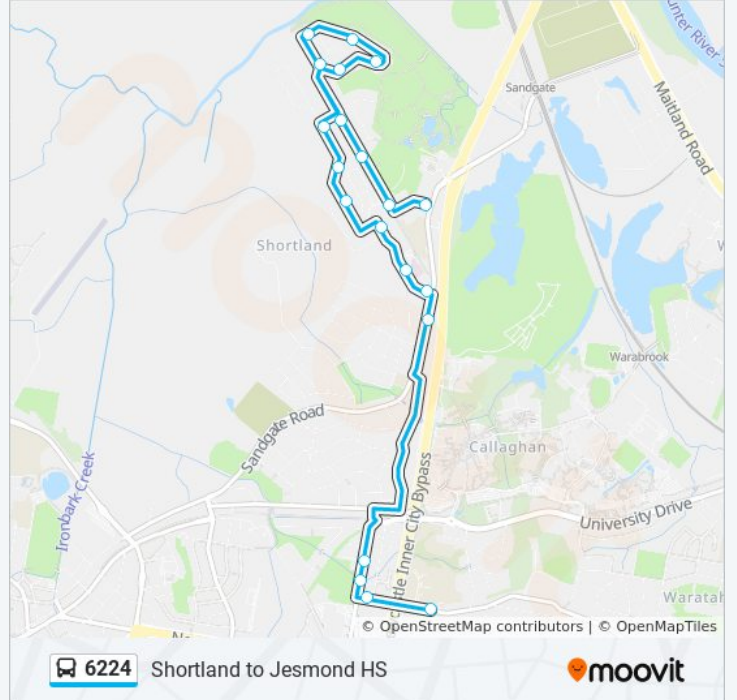

6224 bus time schedules and route maps are available in an offline PDF at moovitapp.com. Use the [Moovit App](#) to see live bus times, train schedule or subway schedule, and step-by-step directions for all public transit in Sydney.

[About Moovit](#) • [MaaS Solutions](#) • [Supported Countries](#) • [Mooviter Community](#)

© 2024 Moovit - All Rights Reserved

Check Live Arrival Times