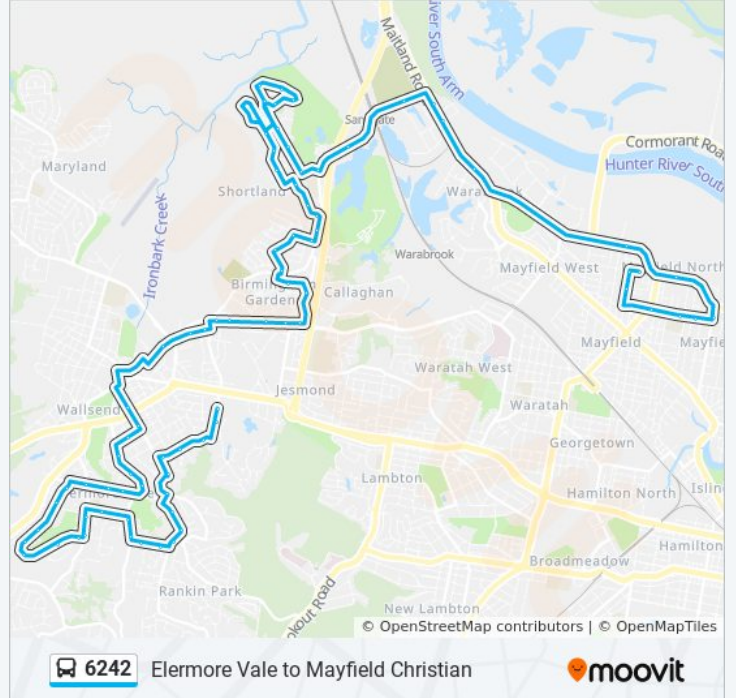

Stops: 77

Trip Duration: 55 min

Line Summary:

Aries Way opp Taurus St
Aries Way at Aquarius Ave
Croudace Rd at Jubilee Rd
Croudace Rd opp Elermore Vale Public School
Croudace Rd after Sherwood St
Cardiff Rd opp Webb St
Cardiff Rd opp South Wallsend Scout Hall
Walford St opp Close St
Martindale St at Brooks St
Wallsend Public School, Metcalfe St
Metcalfe St opp St Luke's Anglican Church
Cowper St opp Platt St
Cameron St opp Nash St
Cameron St before Tillie St
Birmingham Gardens Ambulance Station,
Wilkinson Ave
Wilkinson Ave at Cunningham St
Wilkinson Ave after Morris St
Wilkinson Ave at King St
Wilkinson Ave at Naughton Ave
Moore St opp Vale St
Rae St at McKay St
Cobby St at Rabaul St
Derna Rd at Cobby St
Derna Rd at Bardia Rd
Bardia Rd before Sandgate Rd
Sandgate Rd at Hansen Pl
Mawson St after Sandgate Rd
Mawson St opp Hunter Valley Private Hospital
Mawson St at Alister St
Marsden St before Alister St
67 Marsden St
Marsden St opp Mort Lane

Karloo St after Alderson St

Lyllall Park, Long Cres

72 Blanch St

Blanch St after Alderson St

King St at Karloo St

King St after Mort St

King St after Cora Pl

King St after Marton St

Marton St at Sandgate Rd

448 Sandgate Rd

Sandgate Cemetery, Wallsend Rd

Maitland Rd opp Wallsend Rd

Maitland Rd at Mangrove Rd

609 Maitland Rd

Industrial Dr after Woodstock St

Industrial Dr opp Avon St