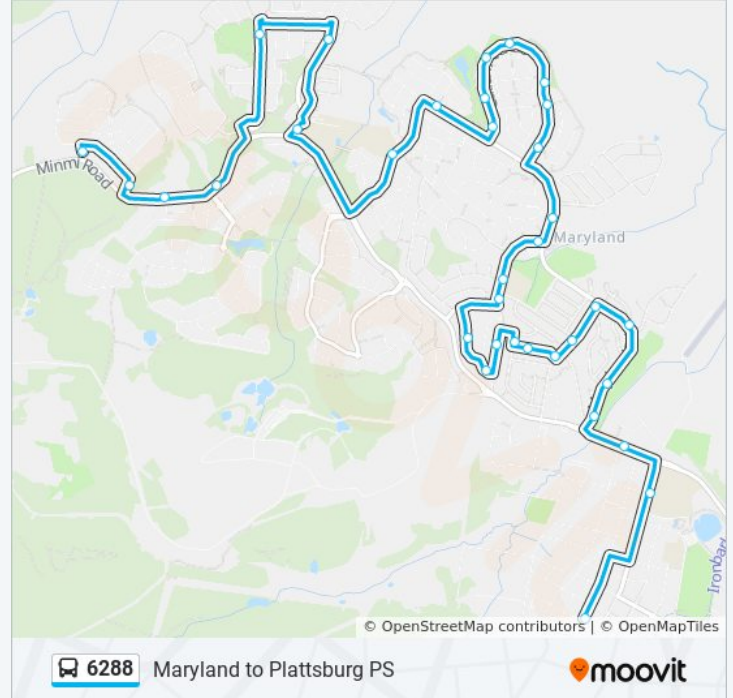

**Direction: St Patricks PS**

34 stops

[VIEW LINE SCHEDULE](#)

- Brookfield Ave after Minmi Rd
- Brookfield Ave opp Arbour Ave
- Minmi Rd opp Highland Way
- Minmi Rd opp Britannia Bvd
- Kurraka Dr before Mitti St
- Awabakal Dr opp Bataba Dr
- Bishop Tyrrell Anglican College, Awabakal Dr
- Glendore Public School, Maryland Dr
- Maryland Dr after Gundaroo Cct
- Tumpoaba Reserve, Callan Ave
- Callan Ave opp Bilbungra Way
- Callan Ave after Bilbungra Way
- Callan Ave opp 80
- Callan Ave opp Indra Cl
- Callan Ave before Andiah Way
- Callan Ave opp Jirra Way
- Maryland Dr at Mackillop Cl
- Maryland Shopping Centre, Boundary Rd
- Maryland Public School, Boundary Rd
- Boundary Rd at John T Bell Dr
- Tillegra St after Dewitt Cl
- Berwick Cres before Boundary Rd

**Stops:** 34

**Trip Duration:** 29 min

**Line Summary:**

Boundary Rd opp Sandycroft St

Seaton St at Wyndrow Pde

Wyndrow Pde after Seaton St

Wyndrow Pde at McNaughton Ave

McNaughton Ave at John T Bell Dr

McNaughton Ave at Maryland Dr

Maryland Dr after Gunsynd Cl

Maryland Dr opp Tulloch Ave

Maryland Dr opp Beauford Ave

Minmi Rd opp Fletcher St

Callaghan College Wallsend Campus, Macquarie St

St Patrick's Primary School, Wentworth St