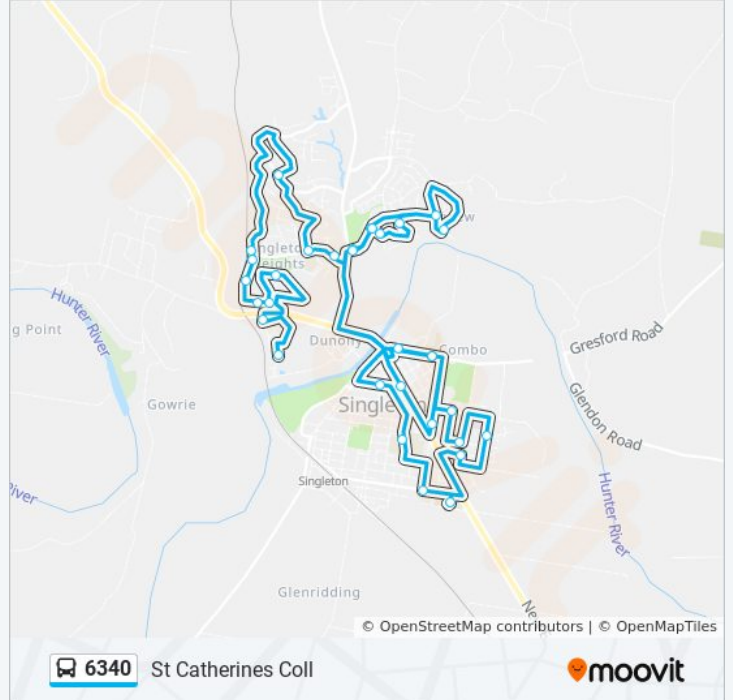

Direction: St Catherines Coll

33 stops

[VIEW LINE SCHEDULE](#)

- Simpson Tce opp Wanaruah Park
- Simpson Tce at Allen Ct
- Lawson Ave before James Cook Ave
- Wentworth Ave at White Ave
- Gowrie Park, White Ave
- Blaxland Ave opp Northcott Ave
- Blaxland Ave opp Alroy Park
- Wakehurst Cres opp Mitchell Ave
- Robinson Way at Gardner Cct
- Blaxland Ave opp Singleton Heights Public School
- Uniting Elizabeth Gates Singleton, Blaxland Ave
- St Catherine's Catholic College, Queen St
- Boundary St opp High St
- George St after Elizabeth St
- Allan Bull Reserve, Acacia Cct
- Acacia Cct opp Burbank Cres
- Earrabee Reserve, Wilkinson Bvd
- Casey Dr at Wilkinson Bvd (Hail & Ride)
- Polo Ave at Benjamin Cct
- Burbank Cres at Asquith Ave
- Burbank Cres at Acacia Cct
- Acacia Cct before Bridgman Rd

6340 bus Info

Direction: St Catherines Coll

Stops: 33

Trip Duration: 61 min

Line Summary:

Singleton Public Library, Queen St
St Catherine's Catholic College, Queen St
Dangar Rd opp Brisbane St (Hail & Ride)
Howe St before Boonal St
Carroll St at Springdale Dr (Hail & Ride)
Boonal St at Kennedy St (Hail & Ride)
Australian Christian College Singleton
Kelso St opp Orchard Ave
King Street Public School, King St
Singleton Public School, Elizabeth St
St Catherine's Catholic College, Queen St