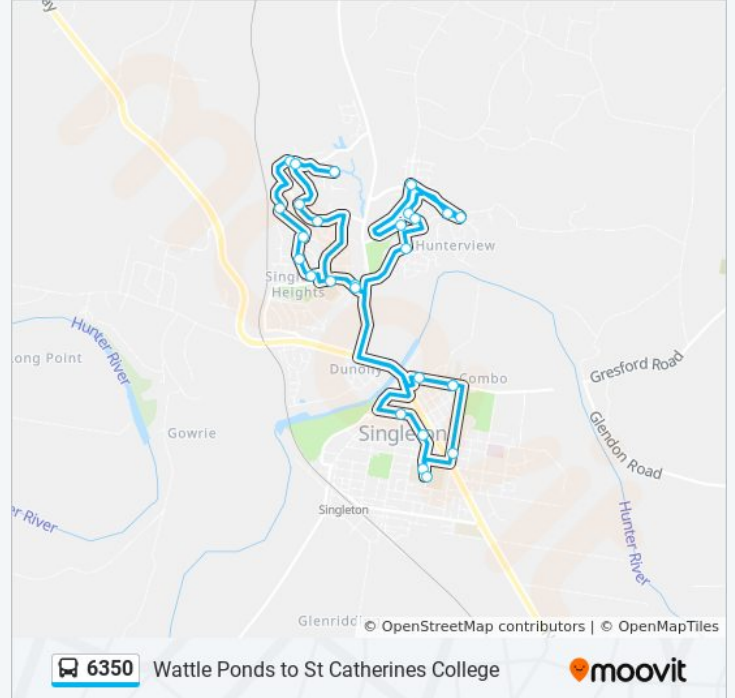

Nicholas Conoly Dr opp Dargin Cl (Hail & Ride)

Gardner Cct at Robinson Way (Hail & Ride)

Robinson Way at Gardner Cct

Gardner Cct opp Lloyd Jones Dr

Uniting Elizabeth Gates Singleton, Blaxland Ave

St Catherine's Catholic College, Queen St

6350 bus time schedules and route maps are available in an offline PDF at moovitapp.com. Use the Moovit App to see live bus times, train schedule or subway schedule, and step-by-step directions for all public transit in Sydney.

© 2024 Moovit - All Rights Reserved