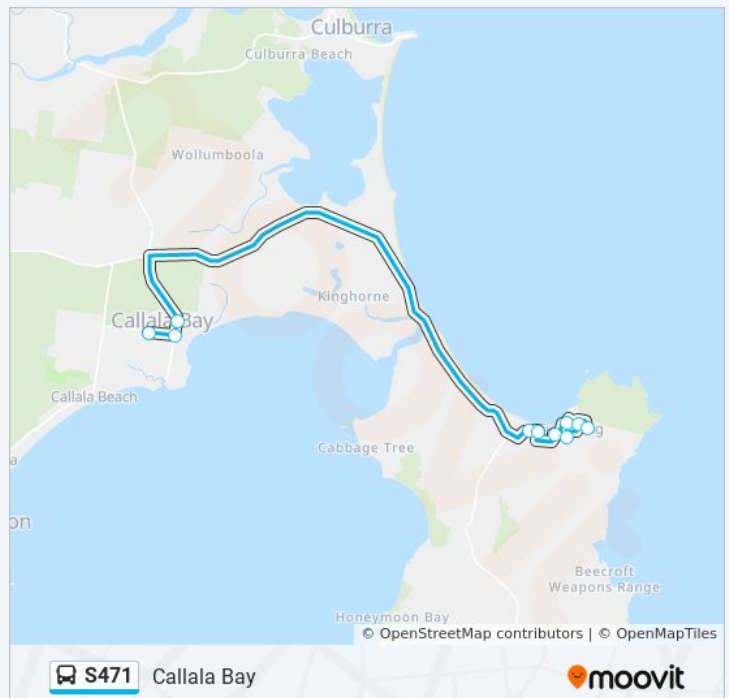

**Direction: Callala Bay**  
 10 stops  
[VIEW LINE SCHEDULE](#)

- Fishery Rd at Merimbula St
- Crookhaven Pde at Piscator Ave
- Elliott Reserve, Yalwal St
- Weber Ave opp St Lukes Anglican Church
- Currarong Progress Hall, Walton Way
- Cambewarra Rd opp Currarong Beachside Tourist Park
- Nowra Rd at Worrigee Rd
- Callala Bay Rd at Sydney Ave
- Lackersteen St at Emmett St
- Callala Bay Public School, Emmett St

### S471 Time Schedule

Callala Bay Route Timetable:

Sunday	Not Operational
Monday	07:12 - 08:23
Tuesday	07:12 - 08:23
Wednesday	07:12 - 08:23
Thursday	07:12 - 08:23
Friday	07:12 - 08:23
Saturday	Not Operational

### S471 Info

**Direction:** Callala Bay

**Stops:** 10

**Trip Duration:** 18 min

**Line Summary:**

## Direction: Currarong

21 stops

[VIEW LINE SCHEDULE](#)

Shoalhaven High School, Park Rd  
Nowra Christian School  
Callala Bay Rd at Sydney Ave  
Lackersteen Street before Sheaffe St  
Emmett St opp Callala Bay Shops  
Callala Bay Public School, Emmett St  
Nowra Rd opp Kinghorn Rd  
Nowra Rd at Worrigee Rd  
Nowra Rd at Cambewarra Rd  
Walton Way opp Currarong Progress Hall  
St Lukes Anglican Church, Weber Ave  
Yalwal St opp Elliott Reserve  
Fishery Rd opp Currarong Pkwy  
Lackersteen St at Emmett St  
Nowra Rd at Worrigee Rd  
Nowra Rd at Cambewarra Rd  
Walton Way opp Currarong Progress Hall  
St Lukes Anglican Church, Weber Ave  
Yalwal St opp Elliott Reserve  
Crookhaven Pde at Piscator Ave  
Fishery Rd opp Currarong Pkwy