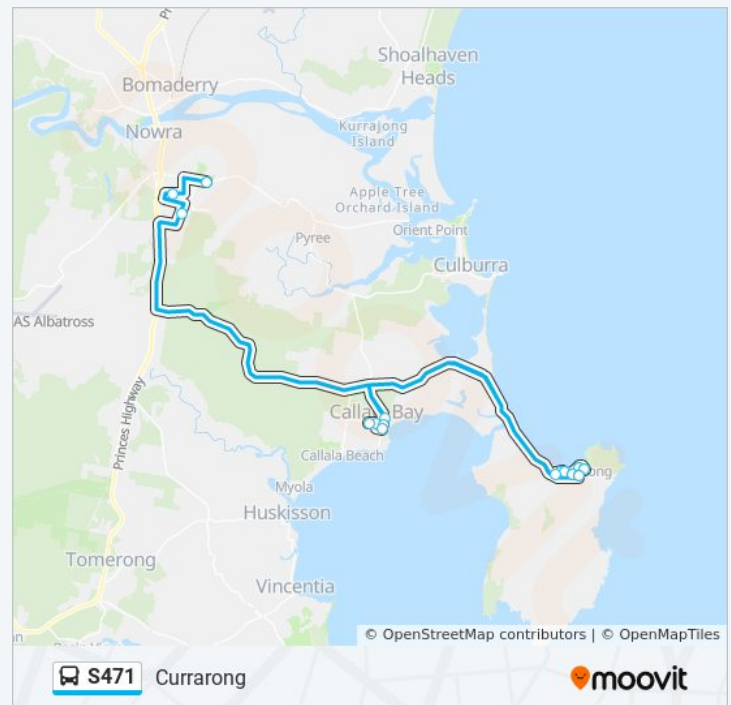

**Direction: Callala Bay**  
 10 stops  
[VIEW LINE SCHEDULE](#)

- Fishery Rd at Merimbula St
- Crookhaven Pde at Piscator Ave
- Elliott Reserve, Yalwal St
- Weber Ave opp St Lukes Anglican Church
- Currarong Progress Hall, Walton Way
- Cambewarra Rd opp Currarong Beachside Tourist Park
- Nowra Rd at Worrigee Rd
- Callala Bay Rd at Sydney Ave
- Lackersteen St at Emmett St
- Callala Bay Public School, Emmett St

### S471 Info

**Direction:** Callala Bay

**Stops:** 10

**Trip Duration:** 18 min

**Line Summary:**

## Direction: Currarong

21 stops

[VIEW LINE SCHEDULE](#)

Shoalhaven High School, Park Rd  
Nowra Christian School  
Callala Bay Rd at Sydney Ave  
Lackersteen Street before Sheaffe St  
Emmett St opp Callala Bay Shops  
Callala Bay Public School, Emmett St  
Nowra Rd opp Kinghorn Rd  
Nowra Rd at Worrigee Rd  
Nowra Rd at Cambewarra Rd  
Walton Way opp Currarong Progress Hall  
St Lukes Anglican Church, Weber Ave  
Yalwal St opp Elliott Reserve  
Fishery Rd opp Currarong Pkwy  
Lackersteen St at Emmett St  
Nowra Rd at Worrigee Rd  
Nowra Rd at Cambewarra Rd  
Walton Way opp Currarong Progress Hall  
St Lukes Anglican Church, Weber Ave  
Yalwal St opp Elliott Reserve  
Crookhaven Pde at Piscator Ave  
Fishery Rd opp Currarong Pkwy

## S471 Info

**Direction:** Currarong

**Stops:** 21

**Trip Duration:** 98 min

**Line Summary:**

S471 time schedules and route maps are available in an offline PDF at [moovitapp.com](https://moovitapp.com). Use the Moovit App to see live bus times, train schedule or subway schedule, and step-by-step directions for all public transit in Sydney.