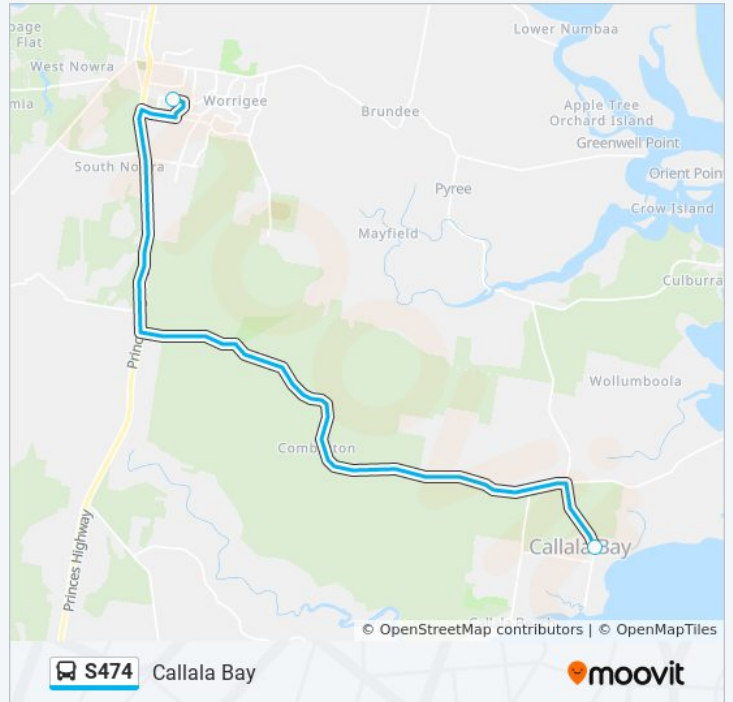

Direction: Callala

6 stops

[VIEW LINE SCHEDULE](#)

Shoalhaven High School, Park Rd

Callala Bay Rd at Sydney Ave

Lackersteen St at Emmett St

Lackersteen Street before Sheaffe St

Emmett St opp Callala Bay Shops

Direction: Callala

Stops: 6

Trip Duration: 28 min

Line Summary:

 [S474 Line Map](#)

Direction: Callala Bay

4 stops

[VIEW LINE SCHEDULE](#)

Callala Bay Rd at Sydney Ave

850 Greenwell Point Rd

Shoalhaven High School, Park Rd

St John The Evangelist Catholic High School

S474 Time Schedule

Callala Bay Route Timetable:

Sunday	Not Operational
Monday	07:35
Tuesday	07:35
Wednesday	07:35
Thursday	07:35
Friday	07:35
Saturday	Not Operational

S474 Info

Direction: Callala Bay

Stops: 4

Trip Duration: 23 min

Line Summary:

S474 time schedules and route maps are available in an offline PDF at moovitapp.com. Use the [Moovit App](#) to see live bus times, train schedule or subway schedule, and step-by-step directions for all public transit in Sydney.