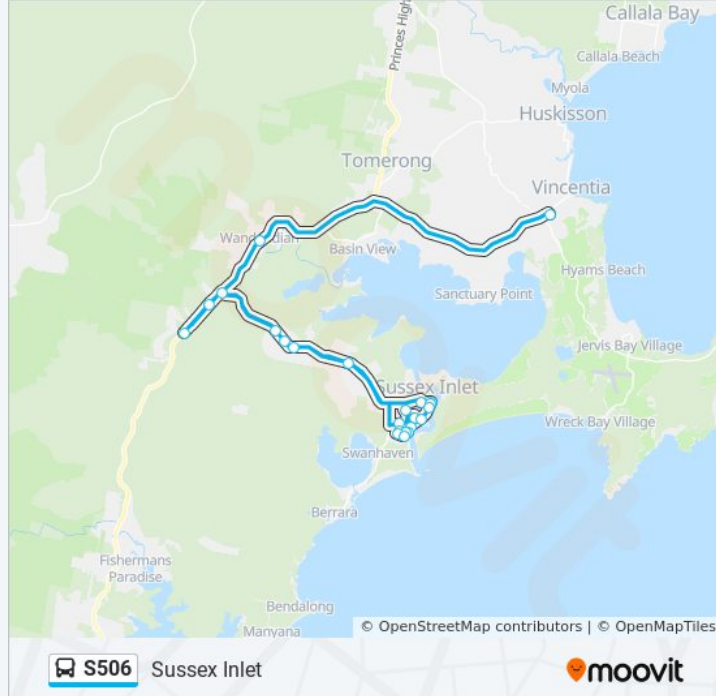

Stops: 24

Trip Duration: 75 min

Line Summary:

Sussex Inlet, Highway Interchange

3300 Princess Hwy

Direction: Sussex Inlet PS

52 stops

[VIEW LINE SCHEDULE](#)

Sussex Inlet Rd after Jacobs Dr

Sussex Inlet Rd at Cater Cr

Government Rd at Thomson St

Lakehaven Dr at Driftwood Ave

Lakehaven Dr at Beachcomber Ave

Lakehaven Dr at Boatharbour Dr

Boatharbour Dr opp Wildwood Ave

Boatharbour Dr opp Voyager Ave

Boatharbour Dr at Pacificana Dr

Government Rd after Lakehaven Dr

Iverison Rd after Glanville Rd

Iverison Rd before Sussex Rd

Sussex Rd before Lyons Rd

Lyons Rd before Phillip St

S506 bus Info

Direction: Sussex Inlet PS

Stops: 52

Trip Duration: 108 min

Line Summary:

Ellmoos Ave after Nelson Rd

Ellmoos Ave before Sandpiper Way

Jacobs Dr at Sandpiper Way