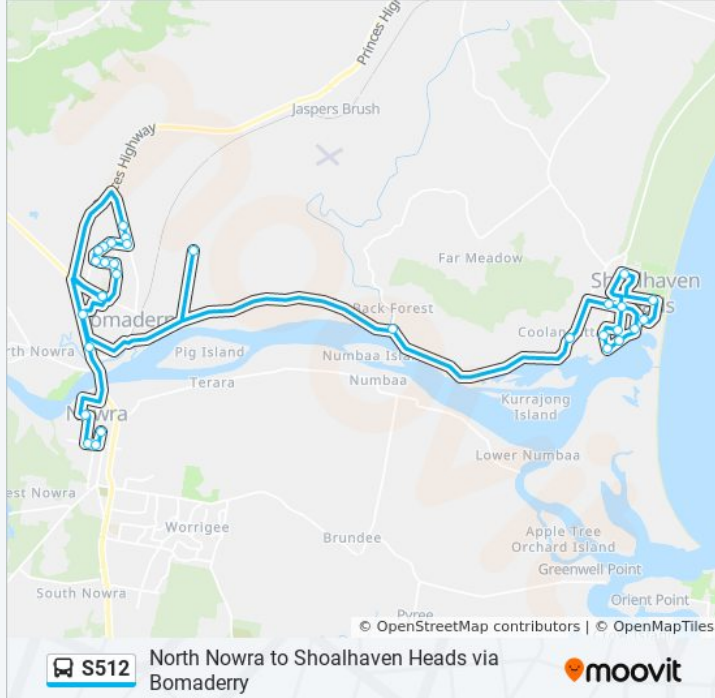

Use the Moovit App to find the closest S512 bus station near you and find out when is the next S512 bus arriving.

Direction: Nowra

9 stops

[VIEW LINE SCHEDULE](#)

- Bomaderry High School, Cambewarra Rd
- Tall Timbers Caravan Park, Shoalhaven Heads Rd
- Golden Hill Ave at Silver Spur Cl
- Ravenscliffe Rd after Golden Hill Ave
- Jerry Bailey Rd at Renown Ave
- River Rd before Renown Ave
- Bolt St at McIntosh St
- Shoalhaven Heads Bowling Club, Shoalhaven Heads Rd
- Nowra Bus Terminal, Stewart Pl - Stand 1

Trip Duration: 80 min

Line Summary:

Yurunga Dr at Hoskin St

North Nowra Public School, Page Ave

Illaroo Road Public School, Illaroo Rd

Nowra High School, Moss St

Direction: Shoalhaven Heads

31 stops

Jerry Bailey Rd opp Hay Ave

River Rd before Renown Ave

Bolt St at McIntosh St

Towers Rd at Boyd St

Scott St opp Throsby St

Shoalhaven Heads Rd at David Berry St

S512 bus time schedules and route maps are available in an offline PDF at moovitapp.com. Use the Moovit App to see live bus times, train schedule or subway schedule, and step-by-step directions for all public transit in Sydney.

© 2024 Moovit - All Rights Reserved