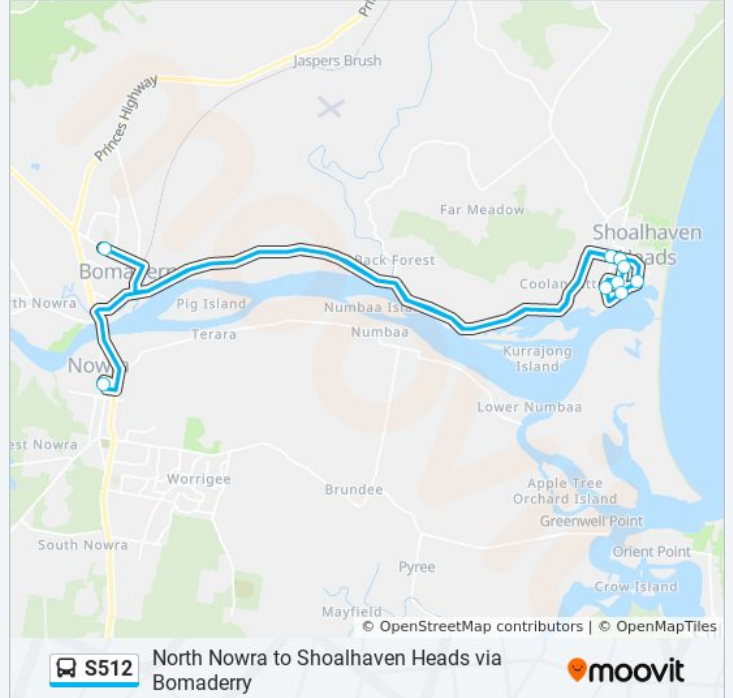

Use the Moovit App to find the closest S512 bus station near you and find out when is the next S512 bus arriving.

Direction: Nowra

9 stops

[VIEW LINE SCHEDULE](#)

- Bomaderry High School, Cambewarra Rd
- Tall Timbers Caravan Park, Shoalhaven Heads Rd
- Golden Hill Ave at Silver Spur Cl
- Ravenscliffe Rd after Golden Hill Ave
- Jerry Bailey Rd at Renown Ave
- River Rd before Renown Ave
- Bolt St at McIntosh St
- Shoalhaven Heads Bowling Club, Shoalhaven Heads Rd
- Nowra Bus Terminal, Stewart Pl - Stand 1

S512 bus Info

Direction: Nowra

Stops: 9

Trip Duration: 52 min

Line Summary:

Direction: Nowra HS

22 stops

[VIEW LINE SCHEDULE](#)

Trip Duration: 80 min

Line Summary:

Yurunga Dr at Hoskin St

North Nowra Public School, Page Ave

Illaroo Road Public School, Illaroo Rd

Nowra High School, Moss St

Direction: Shoalhaven Heads

31 stops

[VIEW LINE SCHEDULE](#)

Nowra Bus Terminal, Stewart Pl - Stand 1

Nowra Public School, Plunkett St

Nowra Public School, Plunkett St

St Michael's Primary School, North St

Shoalhaven River College, Princes Hwy