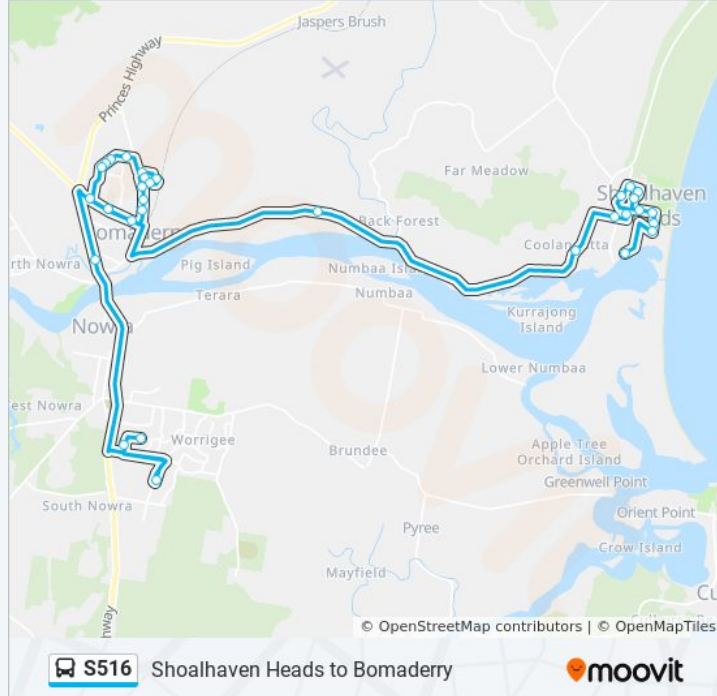

**Direction: Bomaderry PS**

18 stops

[VIEW LINE SCHEDULE](#)

- Bolt St after Shoalhaven Heads Rd
- River Rd opp Bolt St
- River Rd at Hay Ave
- Jerry Bailey Rd opp Ravenscliffe Rd
- Ravenscliffe Rd before Golden Hill Ave
- Explorer Bvd at Wells Pl
- Towers Rd at Boyd St
- Oval Dr at Nimrod St
- Oval Dr opp Amundsen Ave
- Scott St at Bass Rd
- Scott St after Aspinall St
- Woolstencraft St at Wagin St
- Shoalhaven Heads Rd at David Berry St
- Shoalhaven Heads Rd before Bolong Rd
- 1221 Bolong Rd
- Bunberra St after Brinawarr St
- Bomaderry High School, Cambewarra Rd
- Bomaderry Public School, Cambewarra Rd

## S516 bus Info

**Direction:** Shoalhaven Heads

**Stops:** 32

**Trip Duration:** 85 min

**Line Summary:**

Bomaderry High School, Cambewarra Rd

Bolong Rd at Jennings Lane

1335 Bolong Rd

Tall Timbers Caravan Park, Shoalhaven Heads Rd

Explorer Bvd at Wells Pl

Scott St before Discovery Pl

Towers Rd at Boyd St

Oval Dr at Nimrod St

Oval Dr opp Amundsen Ave

Scott St at Bass Rd

Scott St after Aspinall St

Woolstencraft St at Wagin St

Woolstencraft St opp Shoalhaven Heads Post Office

River Rd after Renown Ave

S516 bus time schedules and route maps are available in an offline PDF at [moovitapp.com](https://moovitapp.com). Use the [Moovit App](#) to see live bus times, train schedule or subway schedule, and step-by-step directions for all public transit in Sydney.