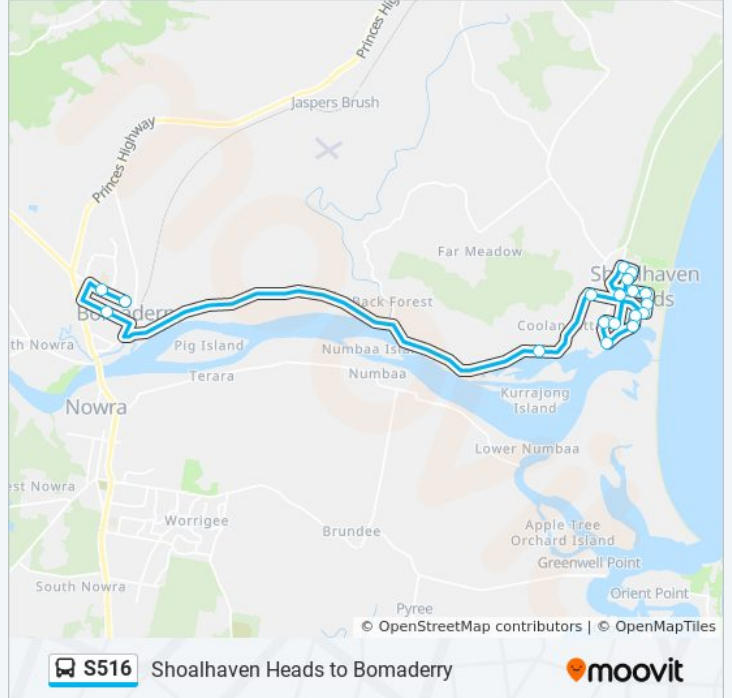

**S516**

**Shoalhaven Heads to Bomaderry**

Get The App

The S516 bus line (Shoalhaven Heads to Bomaderry) has 2 routes. For regular weekdays, their operation hours are: (1) Bomaderry PS: 07:50(2) Shoalhaven Heads: 14:50  
Use the Moovit App to find the closest S516 bus station near you and find out when is the next S516 bus arriving.

**Direction: Bomaderry PS**

18 stops

[VIEW LINE SCHEDULE](#)

- Bolt St after Shoalhaven Heads Rd
- River Rd opp Bolt St
- River Rd at Hay Ave
- Jerry Bailey Rd opp Ravenscliffe Rd
- Ravenscliffe Rd before Golden Hill Ave
- Explorer Bvd at Wells Pl
- Towers Rd at Boyd St
- Oval Dr at Nimrod St
- Oval Dr opp Amundsen Ave
- Scott St at Bass Rd
- Scott St after Aspinall St
- Woolstencraft St at Wagin St
- Shoalhaven Heads Rd at David Berry St
- Shoalhaven Heads Rd before Bolong Rd
- 1221 Bolong Rd
- Bunberra St after Brinawarr St
- Bomaderry High School, Cambewarra Rd
- Bomaderry Public School, Cambewarra Rd

**Stops:** 18

**Trip Duration:** 42 min

**Line Summary:**

## Direction: Shoalhaven Heads

32 stops

[VIEW LINE SCHEDULE](#)

- Shoalhaven High School, Park Rd
- Nowra Christian School
- St John The Evangelist Catholic High School
- Shoalhaven River College, Princes Hwy
- Cambewarra Rd at Jasmine Dr
- Bomaderry High School, Cambewarra Rd
- Bomaderry Public School, Cambewarra Rd
- Meroo Rd at Mulgen Cres
- Meroo Rd opp Victa Way
- Meroo Rd opp Concorde Way
- Samuel St opp Rodney Pl
- Alfred St before Neale Pl
- Alfred St opp Lillian Pl
- Edwards Ave opp Harbour Bvd
- Jasmine Dr before Lyndhurst Dr
- Jasmine Dr opp Sheraton Cct
- Jasmine Dr opp Essington Ct
- Jasmine Dr opp Sheraton Cct