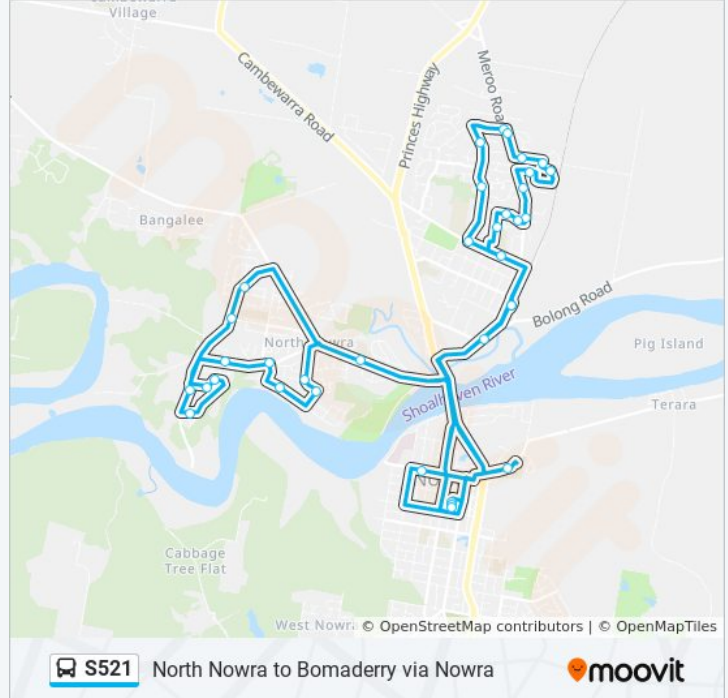

Stops: 19

Trip Duration: 56 min

Line Summary:

Direction: Nowra Schools

35 stops

[VIEW LINE SCHEDULE](#)

- Nowra Bus Terminal, Stewart Pl
- Pitt St at Blue Gum Way
- Pitt St at Page Ave
- Rock Hill Rd at Shadel St
- Yurunga Dr at Richard Pl
- Hoskin St at Lucas St
- Lucas St at Harrison St
- McMahons Rd before Coniston Cl
- McMahons Rd opp Jarman St
- Yurunga Dr at Gleneagle Pde
- Gunyuma Cres at Hansons Rd
- Hansons Rd at Ilinga Cl
- Illaroo Road Public School, Illaroo Rd
- Nowra Bus Terminal, Stewart Pl - Stand 2
- Bomaderry Station
- Cambewarra Rd opp Lyndhurst Dr
- David Place Shops, Lyndhurst Dr
- Lyndhurst Dr opp Wilari Cl

Stops: 35

Trip Duration: 106 min

Line Summary:

Jasmine Dr at Meroo Rd

Meroo Rd at Banool Cct

Edwards Ave at Harbour Blvd

Samuel St at Edwards Ave

Alfred St at Lillian Pl

Samuel St at Rodney Pl

Meroo Rd at Concorde Way

Meroo Rd at Gesham Way

Leonard St at Ritchie St

Leonard St at Shirley St

Ritchie St at Sampson Cres

Bomaderry Public School, Cambewarra Rd

Bomaderry Station

Bomaderry Oval, Bolong Rd

Nowra High School, Moss St

St Michael's Primary School, North St

Nowra Bus Terminal, Stewart Pl - Stand 1

S521 bus time schedules and route maps are available in an offline PDF at moovitapp.com. Use the [Moovit App](#) to see live bus times, train schedule or subway schedule, and step-by-step directions for all public transit in Sydney.