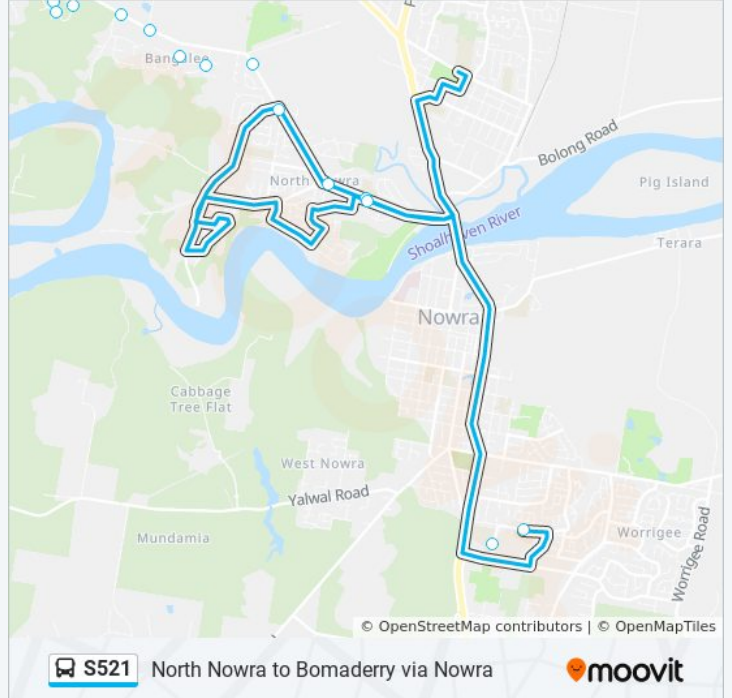

Direction: Illaroo Rd

19 stops

[VIEW LINE SCHEDULE](#)

- Shoalhaven High School, Park Rd
- St John The Evangelist Catholic High School
- Illaroo Rd opp Illaroo Road Public School
- Illaroo Rd before McMahons Rd
- Illaroo Road Public School, Illaroo Rd
- Illaroo Rd at Pitt St
- Illaroo Rd at Chittick Ave
- Moondara Dr opp Bimbimbie Ave
- Bimbimbie Ave opp Warrah Rd
- Illaroo Rd opp Hockeys Lane
- Illaroo Rd at Gypsy Point Rd
- 633 Illaroo Rd
- Koloona Dr opp Yanderra Rd
- Tallimba Rd after Jarara Pl
- Tallimba Rd at Sandstone Pl
- Hickory Cres after Talliba Rd
- 15 Hickory Cres
- Hickory Cres at Tallimba Rd
- Tapitallee Rd at Illaroo Rd

S521 bus Time Schedule

Illaroo Rd Route Timetable:

Sunday	Not Operational
Monday	14:13 - 14:55
Tuesday	14:55
Wednesday	14:55
Thursday	14:55
Friday	14:55
Saturday	Not Operational

S521 bus Info

Direction: Illaroo Rd

Stops: 19

Trip Duration: 56 min

Line Summary:

Direction: Nowra Schools

35 stops

[VIEW LINE SCHEDULE](#)

- Nowra Bus Terminal, Stewart Pl
- Pitt St at Blue Gum Way
- Pitt St at Page Ave
- Rock Hill Rd at Shadel St
- Yurunga Dr at Richard Pl
- Hoskin St at Lucas St
- Lucas St at Harrison St
- McMahons Rd before Coniston Cl
- McMahons Rd opp Jarman St
- Yurunga Dr at Gleneagle Pde
- Gunyuma Cres at Hansons Rd
- Hansons Rd at Ilinga Cl
- Illaroo Road Public School, Illaroo Rd
- Nowra Bus Terminal, Stewart Pl - Stand 2
- Bomaderry Station
- Cambewarra Rd opp Lyndhurst Dr
- David Place Shops, Lyndhurst Dr
- Lyndhurst Dr opp Wilari Cl

Stops: 35

Trip Duration: 106 min

Line Summary:

Jasmine Dr at Meroo Rd

Meroo Rd at Banool Cct

Edwards Ave at Harbour Blvd

Samuel St at Edwards Ave

Alfred St at Lillian Pl