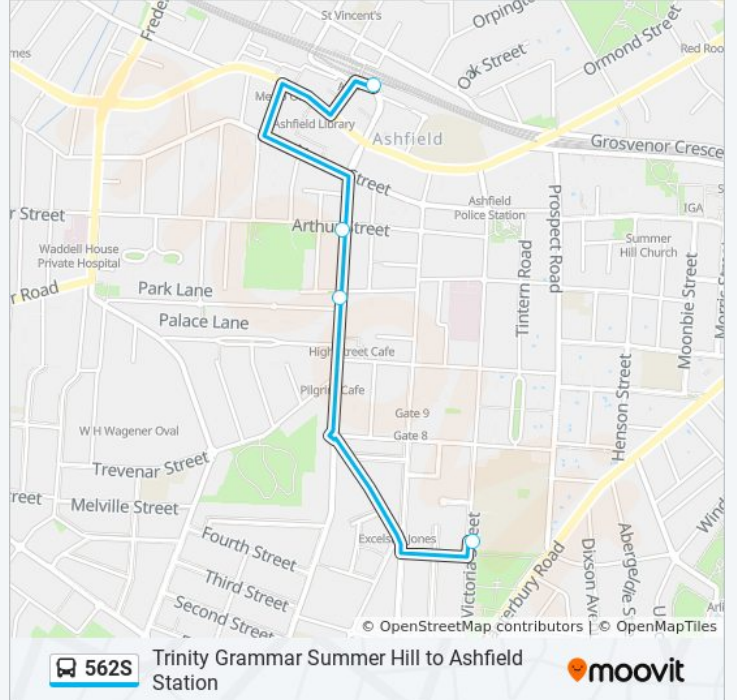

### Direction: Ashfield Station

4 stops

[VIEW LINE SCHEDULE](#)

Trinity Grammar School, Victoria St

Holden St opp Robert St

Holden St at Arthur St

Ashfield Station, Brown St, Stand D

### 562S bus Info

**Direction:** Ashfield Station

**Stops:** 4

**Trip Duration:** 8 min

**Line Summary:**

### Direction: Ashfield Station (Station Side)

4 stops

[VIEW LINE SCHEDULE](#)

Trinity Grammar School, Victoria St

Holden St opp Robert St

Holden St at Arthur St

Ashfield Station, Brown St, Stand A

### 562S bus Info

**Direction:** Ashfield Station (Station Side)

**Stops:** 4

**Trip Duration:** 8 min

**Line Summary:**

562S bus time schedules and route maps are available in an offline PDF at [moovitapp.com](https://moovitapp.com). Use the [Moovit App](#) to see live bus times, train schedule or subway schedule, and step-by-step directions for all public transit in Sydney.