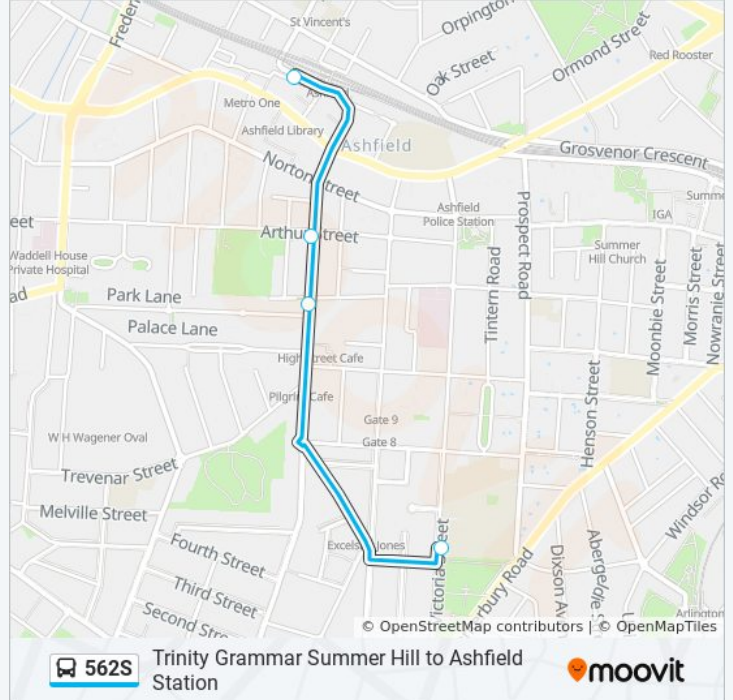

## Trinity Grammar Summer Hill to Ashfield Station

Get The App

The 562S bus line (Trinity Grammar Summer Hill to Ashfield Station) has 2 routes. For regular weekdays, their operation hours are:

(1) Ashfield Station: 15:53(2) Ashfield Station (Station Side): 15:47 - 15:51

### Direction: Ashfield Station

4 stops

[VIEW LINE SCHEDULE](#)

Trinity Grammar School, Victoria St

Holden St opp Robert St

Holden St at Arthur St

Ashfield Station, Brown St, Stand D

### 562S bus Info

**Direction:** Ashfield Station

**Stops:** 4

**Trip Duration:** 8 min

**Line Summary:**

### Direction: Ashfield Station (Station Side)

4 stops

[VIEW LINE SCHEDULE](#)

Trinity Grammar School, Victoria St

Holden St opp Robert St

Holden St at Arthur St

Ashfield Station, Brown St, Stand A