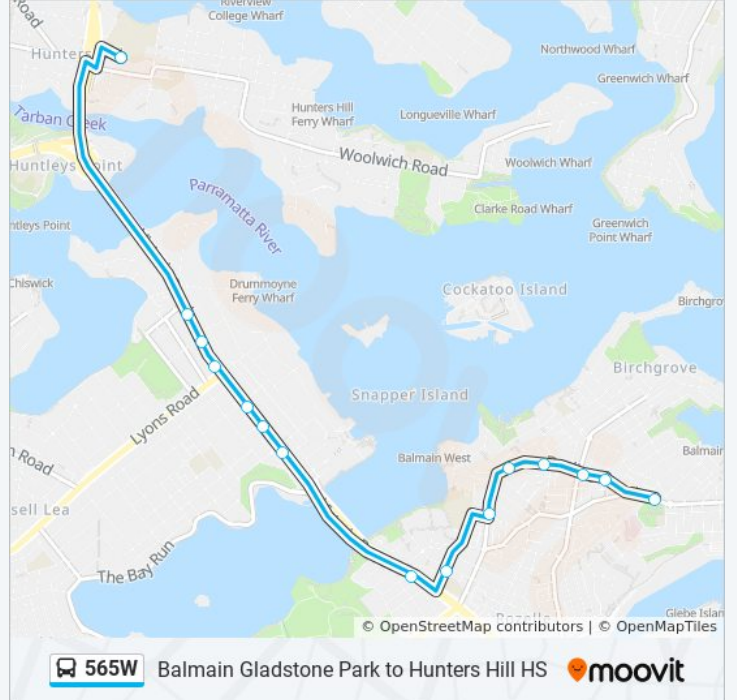

Use the Moovit App to find the closest 565W bus station near you and find out when is the next 565W bus arriving.

Direction: Balmain - Gladstone Park

20 stops

[VIEW LINE SCHEDULE](#)

Hunters Hill High School, The Avenue

565W bus Info

Direction: Balmain - Gladstone Park

Stops: 20

Trip Duration: 21 min

Line Summary:

Direction: Hunters Hill High

15 stops

[VIEW LINE SCHEDULE](#)

- Gladstone Park, Darling St
- Darling St at Church St
- Darling St at Montague St
- Darling St opp Birchgrove Rd
- Darling St before Elliott St
- Darling St at Wisbeach St
- Rozelle Public School, Wellington St
- Victoria Rd at Callan St
- Victoria Rd before Day St
- Victoria Rd at Church St
- Victoria Rd before Edwin St
- Victoria Rd after Lyons Rd
- Victoria Rd at Tavistock St
- Victoria Rd before Westbourne St
- Hunters Hill High School, The Avenue

Stops: 15

Trip Duration: 22 min

Line Summary:

565W bus time schedules and route maps are available in an offline PDF at moovitapp.com. Use the [Moovit App](#) to see live bus times, train schedule or subway schedule, and step-by-step directions for all public transit in Sydney.