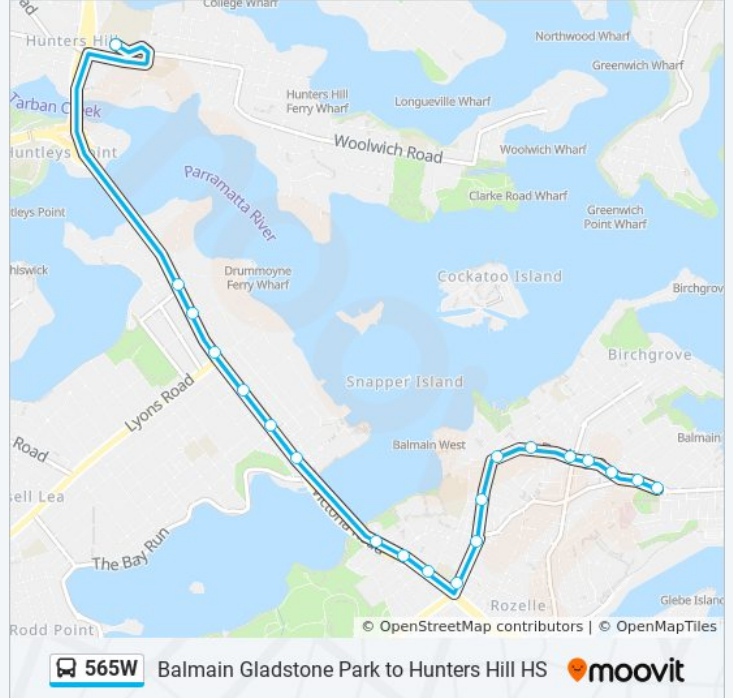

Use the Moovit App to find the closest 565W bus station near you and find out when is the next 565W bus arriving.

Direction: Balmain - Gladstone Park

20 stops

[VIEW LINE SCHEDULE](#)

Hunters Hill High School, The Avenue

Victoria Rd at Wellington St

Rozelle Public School, Darling St

Darling St at Wise St

Darling St at Thornton St

Darling St after Elliott St

Darling St before Birchgrove Rd

Darling St at Rowntree St

Darling St at Phillip St

565W bus Info

Direction: Balmain - Gladstone Park

Stops: 20

Trip Duration: 21 min

Line Summary:

Direction: Hunters Hill High

15 stops

[VIEW LINE SCHEDULE](#)