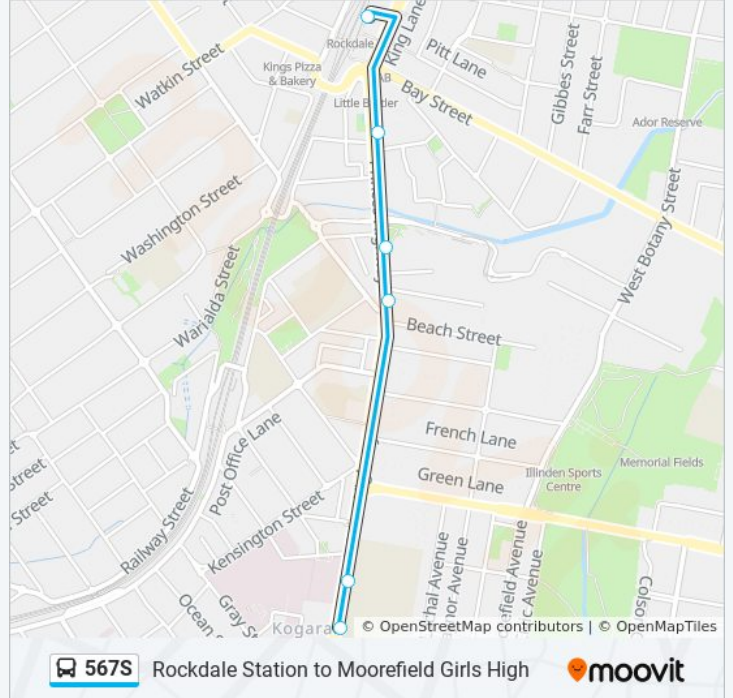

 567S

Rockdale Station to Moorefield Girls High

Get The App

The 567S bus line (Rockdale Station to Moorefield Girls High) has 2 routes. For regular weekdays, their operation hours are:

(1) Moorefield/James Cook High: 08:11(2) Rockdale Stn (Tramway Arc): 15:10

Use the Moovit App to find the closest 567S bus station near you and find out when is the next 567S bus arriving.

Direction: Moorefield/James Cook High

6 stops

[VIEW LINE SCHEDULE](#)

Rockdale Station, Geeves Ave, Stand B

Princes Hwy opp Hegerty St

Princes Hwy after Rockdale Plaza Dr

Princes Hwy opp Harrow Rd

James Cook Boys Technology High School,
Princes Hwy

Moorefield Girls High School, Princes Hwy

567S bus Time Schedule

Stops: 6

Trip Duration: 10 min

Line Summary:

Direction: Rockdale Stn (Tramway Arc)

4 stops

[VIEW LINE SCHEDULE](#)

Moorefield Girls High School, Marshall St

Princes Hwy before Harrow Rd