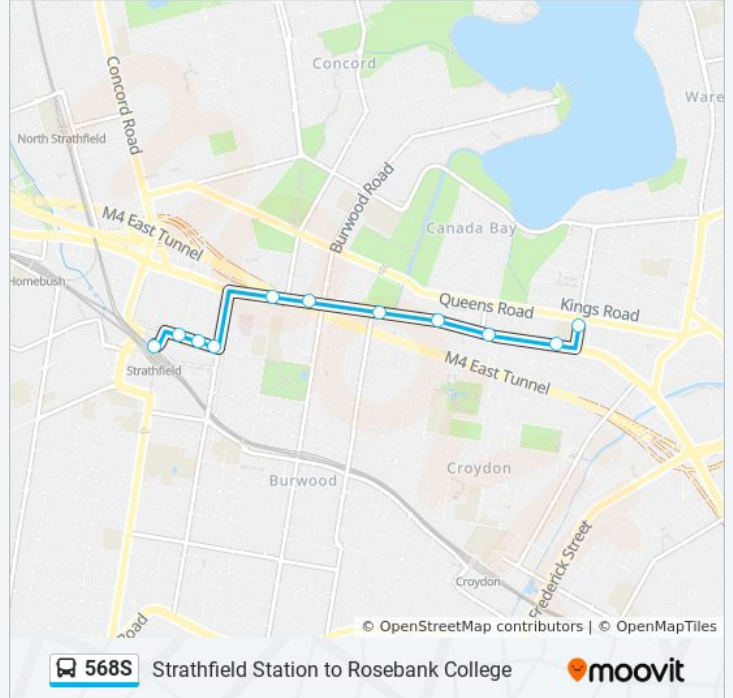

- Strathfield Station, Everton Rd, Stand C
- Cooper St at Roberts St
- Cooper St at Philip St
- Cooper St at Wentworth Rd
- Parramatta Rd before Broughton St
- Parramatta Rd opp Neich Pde
- Concord Oval, Parramatta Rd
- Parramatta Rd before Walker St
- Parramatta Rd at Regatta Rd
- Parramatta Rd opp Byron St
- Harris Rd before Queens Rd

568S bus Time Schedule

Rosebank College Route Timetable:

Sunday	Not Operational
Monday	08:04
Tuesday	08:04
Wednesday	08:04
Thursday	08:04
Friday	08:04
Saturday	Not Operational

568S bus Info

Direction: Rosebank College

Stops: 11

Trip Duration: 11 min

Line Summary:

Direction: Strathfield Station (Nth Side)

7 stops

[VIEW LINE SCHEDULE](#)

Harris Rd before Queens Rd

Queens Rd at Taylor St

Gipps St opp Concord Community Centre

Goddard Park, Gipps St

Gipps St at Leigh Ave

Leicester Ave after Parramatta Rd

Strathfield Station, Everton Rd, Stand C

568S bus Time Schedule

Strathfield Station (Nth Side) Route Timetable: