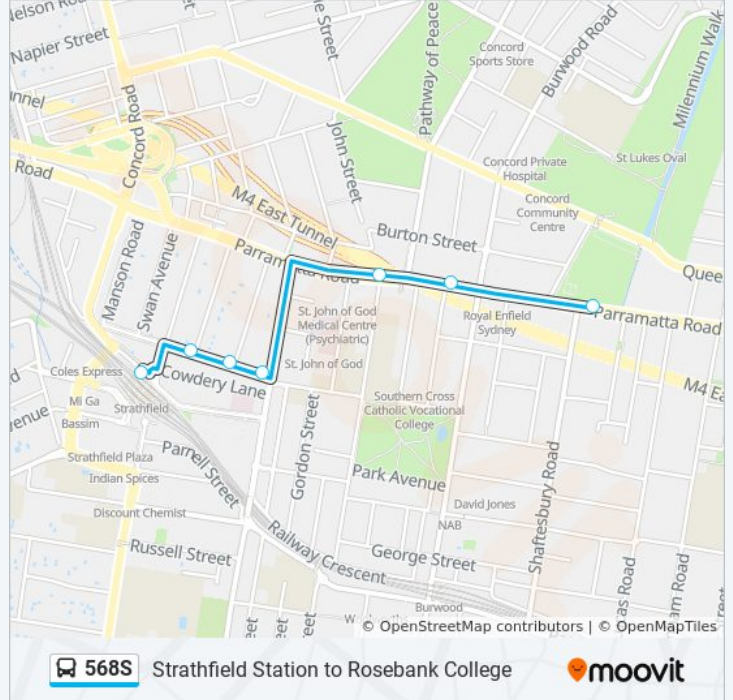

Direction: Concord Oval, Parramatta Rd

7 stops

[VIEW LINE SCHEDULE](#)

Strathfield Station, Everton Rd, Stand C

Cooper St at Roberts St

Cooper St at Philip St

Cooper St at Wentworth Rd

Parramatta Rd before Broughton St

568S bus Info

Direction: Concord Oval, Parramatta Rd

Stops: 7

Trip Duration: 6 min

Line Summary:

Direction: Rosebank College

11 stops

[VIEW LINE SCHEDULE](#)

- Strathfield Station, Everton Rd, Stand C
- Cooper St at Roberts St
- Cooper St at Philip St
- Cooper St at Wentworth Rd
- Parramatta Rd before Broughton St
- Parramatta Rd opp Neich Pde
- Concord Oval, Parramatta Rd
- Parramatta Rd before Walker St
- Parramatta Rd at Regatta Rd
- Parramatta Rd opp Byron St
- Harris Rd before Queens Rd

Stops: 11

Trip Duration: 11 min

Line Summary:

Direction: Strathfield Station (Nth Side)

7 stops

[VIEW LINE SCHEDULE](#)

Harris Rd before Queens Rd

Queens Rd at Taylor St