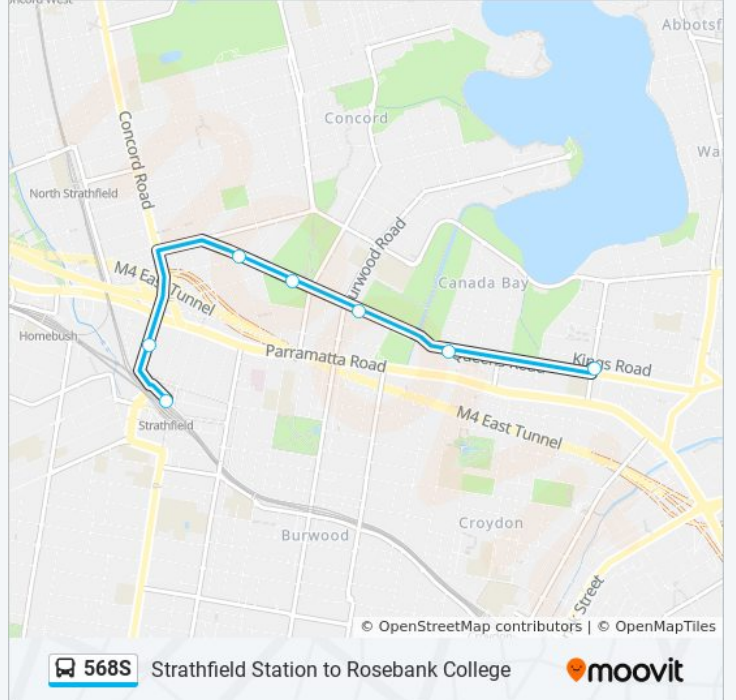

568S bus time schedules and route maps are available in an offline PDF at moovitapp.com. Use the Moovit App to see live bus times, train schedule or subway schedule, and step-by-step directions for all public transit in Sydney.

© 2024 Moovit - All Rights Reserved