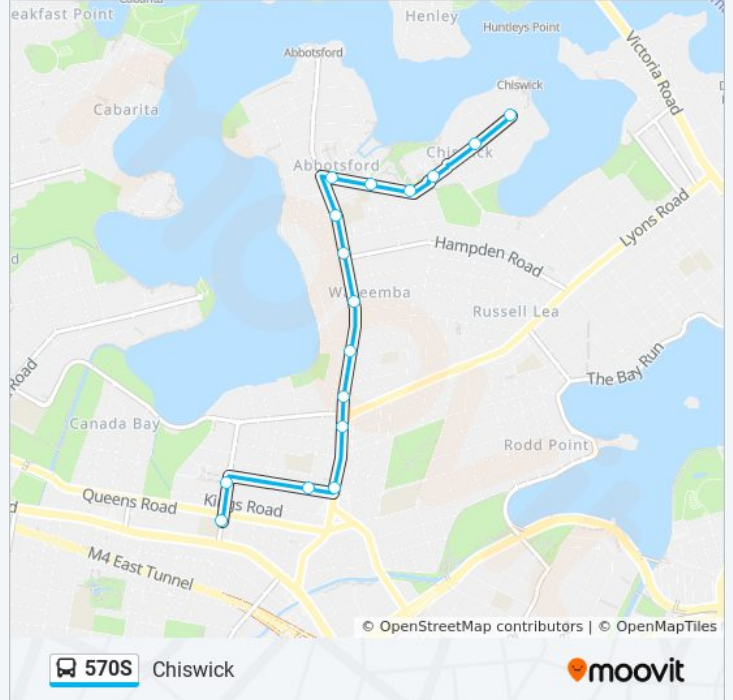

 570S

Chiswick

Get The App

The 570S bus line Chiswick has one route. For regular weekdays, their operation hours are:

(1) Chiswick: 15:25

Use the Moovit App to find the closest 570S bus station near you and find out when is the next 570S bus arriving.

## Direction: Chiswick

16 stops

[VIEW LINE SCHEDULE](#)

Harris Rd before Queens Rd  
Harris Rd opp Garfield St  
Garfield St at West St  
Five Dock Shops, Great North Rd  
Great North Rd before Lyons Rd  
Great North Rd at Kerin Ave  
Great North Rd opp Halley St  
Great North Rd at Reginald St  
Great North Rd at Bickleigh St  
Great North Rd opp Abbotsford Public School  
Blackwall Point Rd after Great North Rd  
Blackwall Point Rd after Melrose Cr  
Blackwall Point Rd opp Allison Park  
Blackwall Point Rd opp Parkview Rd  
Blackwall Point Rd opp Withers St  
Chiswick Shops, Blackwall Point Rd

## 570S bus Info

**Direction:** Chiswick

**Stops:** 16

**Trip Duration:** 18 min

**Line Summary:**

570S bus time schedules and route maps are available in an offline PDF at [moovitapp.com](https://moovitapp.com). Use the [Moovit App](#) to see live bus times, train schedule or subway schedule, and step-by-step directions for all public transit in Sydney.