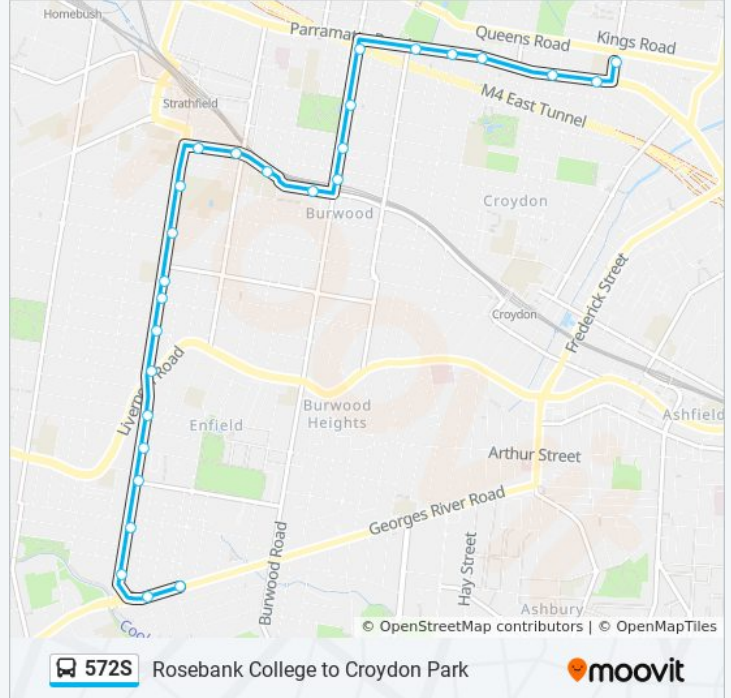

### Direction: South Enfield (Portland St)

27 stops

[VIEW LINE SCHEDULE](#)

- Harris Rd opp Rosebank College
- Parramatta Rd after Byron St
- Parramatta Rd at Alfred St
- Parramatta Rd at Cheltenham Rd
- Parramatta Rd at Lucas Rd
- Parramatta Rd opp Concord Oval
- Burwood Rd at Parramatta Rd
- Burwood Rd opp Burwood Park
- Westfield Burwood, Burwood Rd
- Burwood Station, Burwood Rd, Stand H
- Burwood Station, Railway Pde, Stand C
- Burwood Public School, Railway Pde
- Morwick St after Wentworth Rd
- Morwick St before The Boulevarde
- Santa Sabina College, The Boulevarde
- The Boulevarde at Woodside Ave
- The Boulevarde opp Trinity Grammar School
- The Boulevarde at Wonga St
- The Boulevarde at Henry St
- The Broadway, The Boulevarde
- Coronation Pde at Mina Rosa St
- St Thomas' Anglican Church, Coronation Pde

### 572S bus Info

**Direction:** South Enfield (Portland St)

**Stops:** 27

**Trip Duration:** 28 min

**Line Summary:**

Coronation Pde at Mitchell St

Coronation Pde after Tangarra St

Coronation Pde before Georges River Rd

Georges River Rd at Blenheim St

Georges River Rd at Portland St

572S bus time schedules and route maps are available in an offline PDF at [moovitapp.com](https://moovitapp.com). Use the [Moovit App](#) to see live bus times, train schedule or subway schedule, and step-by-step directions for all public transit in Sydney.