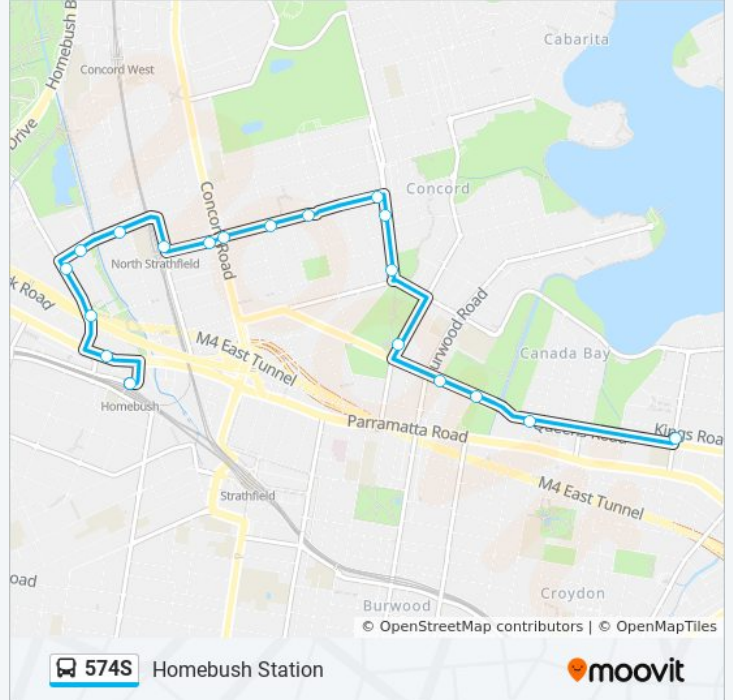

 **574S**

Homebush Station

Get The App

The 574S bus line Homebush Station has one route. For regular weekdays, their operation hours are:

(1) Homebush Station: 15:25

Use the Moovit App to find the closest 574S bus station near you and find out when is the next 574S bus arriving.

Direction: Homebush Station

19 stops

[VIEW LINE SCHEDULE](#)

Harris Rd before Queens Rd
Queens Rd at Taylor St
Concord Oval, Gipps St
Gipps St opp Concord Community Centre
Queen Elizabeth Park, Broughton St
Majors Bay Rd opp Rothwell Park
Concord Shops, Majors Bay Rd
Concord Shops, Wellbank St
Wellbank St opp Concord Library
Wellbank St opp Central Park
Concord Fire Station, Wellbank St
Wellbank St after Concord Rd
North Strathfield Station, Queen St
Pomeroy St after George St
Pomeroy St at Ismay Ave
Underwood Rd after Pomeroy St
Underwood Rd before Powell St
Parramatta Rd opp Knight St
Homebush Station, Loftus Cres

574S bus Time Schedule

Homebush Station Route Timetable:

Sunday	Not Operational
Monday	15:25
Tuesday	15:25
Wednesday	15:25
Thursday	14:55
Friday	15:25
Saturday	Not Operational

574S bus Info

Direction: Homebush Station

Stops: 19

Trip Duration: 24 min

Line Summary:

574S bus time schedules and route maps are available in an offline PDF at moovitapp.com. Use the [Moovit App](#) to see live bus times, train schedule or subway schedule, and step-by-step directions for all public transit in Sydney.