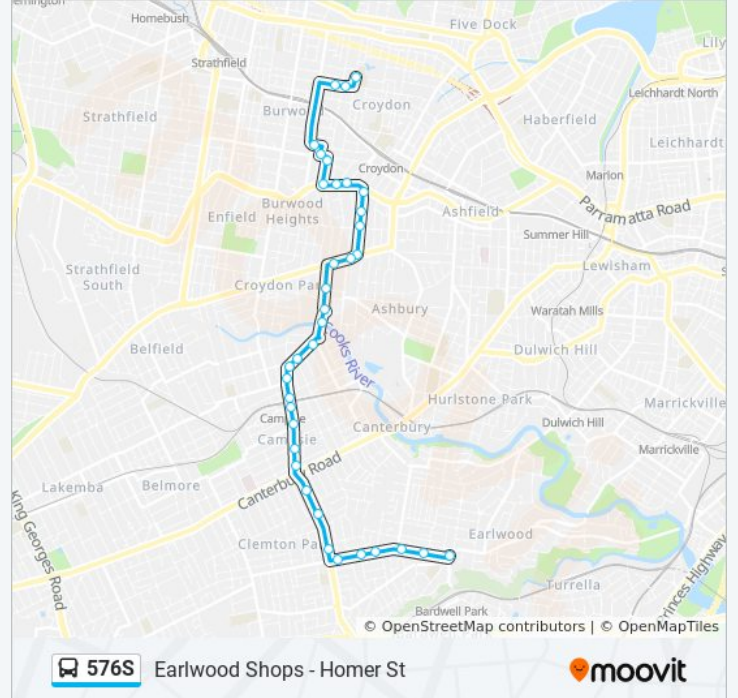

Direction: Canterbury Station

Stops: 26

Trip Duration: 29 min

Line Summary:

King St opp Canterbury Park Racecourse

King St at Frederick St

King St opp John St

Canterbury Station, Broughton St, Stand A

Direction: Earlwood Shops - Homer St

36 stops

[VIEW LINE SCHEDULE](#)

- Burwood Girls High School, Cheltenham Rd
- Queen St at Lucas Rd
- Victoria St at Boronia Ave
- Fitzroy St after Shaftesbury Rd
- Tahlee St at Murray St
- Devonshire St after Murray St
- Devonshire St at Liverpool Rd
- Liverpool Rd opp Brighton St
- Liverpool Rd at Malvern Ave
- Greenhills St after Liverpool Rd
- Greenhills St at Mills St
- Greenhills St at Arthur St
- Greenhills St at Georges River Rd
- Georges River Rd before Croydon Ave
- Georges River Rd opp Croydon Park Public School
- Brighton Ave at Queensborough Rd
- Brighton Ave at Albert Rd
- Croydon Park, Brighton Ave

Beamish St opp ANZAC Mall

Beamish St at Evaline St

Beamish St at Unara St

Dan's Corner, Beamish St

Bexley Rd before Cross St

Bexley Rd opp Viccliffe Ave

Bexley Rd after Calbina Rd

William St opp Clemton Park Shops

William St opp Main St

William St at Westfield St

William St after Woolcott St

William St before Cameron Ave

Earlwood Shops, Homer St, Stand C

576S bus time schedules and route maps are available in an offline PDF at moovitapp.com. Use the Moovit App to see live bus times, train schedule or subway schedule, and step-by-step directions for all public transit in Sydney.