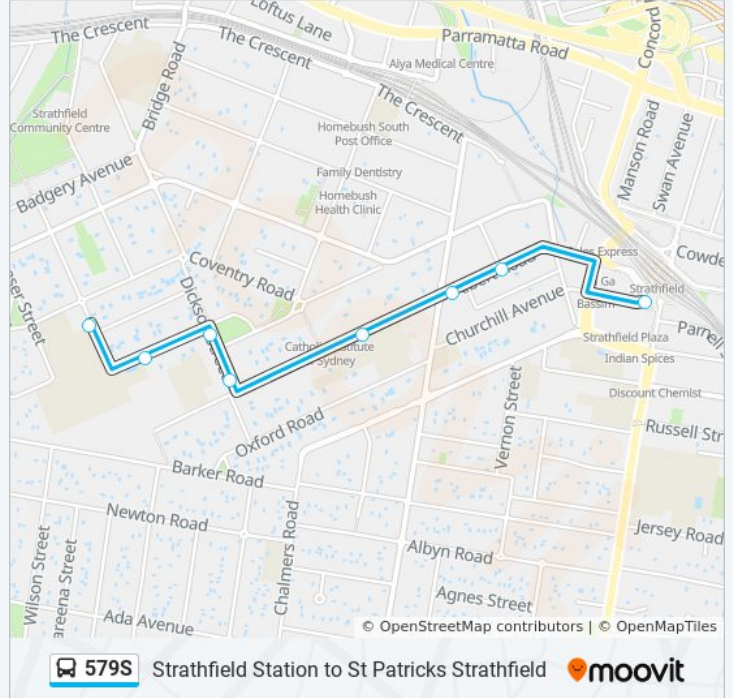

Use the Moovit App to find the closest 579S bus station near you and find out when is the next 579S bus arriving.

Direction: St. Patricks Strathfield

8 stops

[VIEW LINE SCHEDULE](#)

Strathfield Station, Albert Rd, Stand L

Albert Rd opp Duke St

Albert Rd at Homebush Rd

Strathfield Girls High School, Albert Rd

Dickson St after Albert Rd

Dickson St opp Inveresk Park

Merley Rd before Francis St

St Patrick's College, Francis St, Stand A

579S bus Info

Direction: St. Patricks Strathfield

Stops: 8

Trip Duration: 10 min

Line Summary:

Direction: Strathfield Stn (Sth Side)

6 stops

[VIEW LINE SCHEDULE](#)

- St Patrick's College, Francis St, Stand A
- Dickson St at Albert Rd
- Albert Rd opp Strathfield Girls High School
- Albert Rd at Homebush Rd
- Albert Rd before Elva St
- Strathfield Station, Albert Rd, Stand H