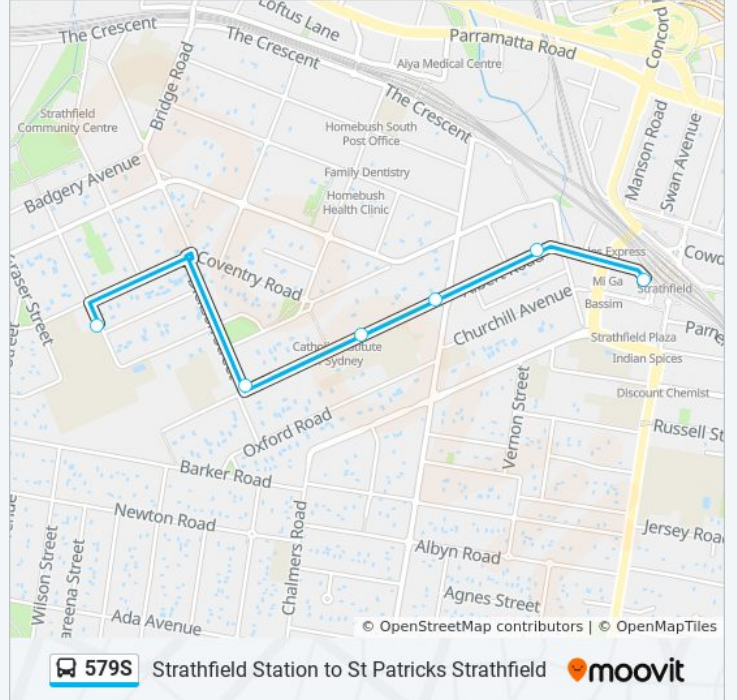

579S bus Info

Direction: St. Patricks Strathfield

Stops: 8

Trip Duration: 10 min

Line Summary:

Direction: Strathfield Stn (Sth Side)

6 stops

[VIEW LINE SCHEDULE](#)

- St Patrick's College, Francis St, Stand A
- Dickson St at Albert Rd
- Albert Rd opp Strathfield Girls High School
- Albert Rd at Homebush Rd
- Albert Rd before Elva St
- Strathfield Station, Albert Rd, Stand H

579S bus Time Schedule

Strathfield Stn (Sth Side) Route Timetable:

Sunday	Not Operational
Monday	15:15 - 15:37
Tuesday	15:15 - 15:37
Wednesday	15:15 - 15:37
Thursday	15:15 - 15:37
Friday	15:15 - 15:37
Saturday	Not Operational

579S bus Info

Direction: Strathfield Stn (Sth Side)

Stops: 6

Trip Duration: 10 min

Line Summary:

579S bus time schedules and route maps are available in an offline PDF at moovitapp.com. Use the [Moovit App](#) to see live bus times, train schedule or subway schedule, and step-by-step directions for all public transit in Sydney.