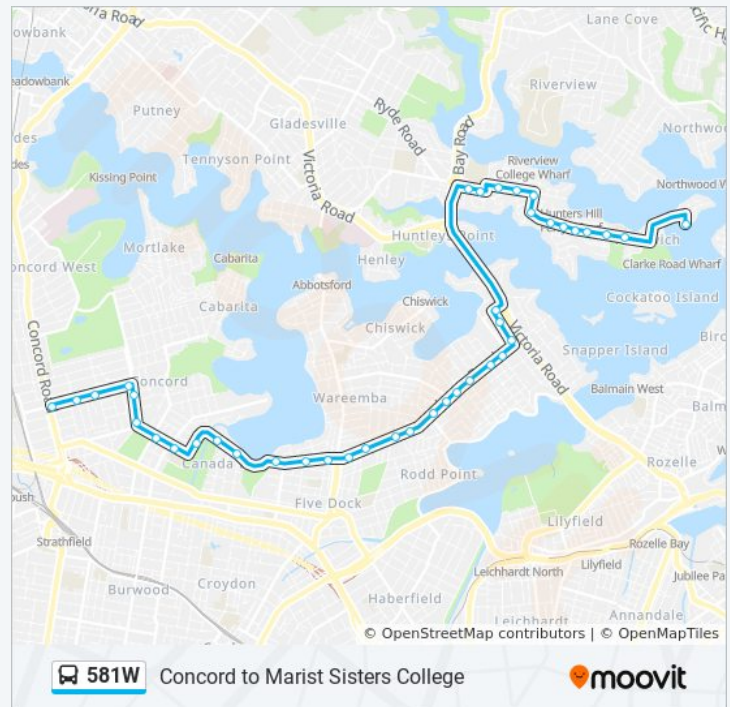

### Direction: Marist Sisters Stand B Woolwich

47 stops

[VIEW LINE SCHEDULE](#)

- Concord Hospital Gate 3, Hospital Rd
- Concord Hospital Gate 1, Hospital Rd, Stand A
- Hospital Rd at Nullawarra Ave
- Concord Rd at Currawang St
- Concord Rd at Colane St
- Concord Rd at Nirranda St
- Concord Rd after Yaralla St
- Strathfield North Public School, Concord Rd
- Concord Fire Station, Concord Rd
- Wellbank St opp Concord Fire Station
- Central Park, Wellbank St
- Concord Library, Wellbank St
- Concord Shops, Wellbank St
- Majors Bay Rd at Gallipoli St
- Rothwell Park, Majors Bay Rd
- Crane St at Broughton St
- Crane St opp St Lukes Park North
- Lyons Rd West opp Bayview Rd
- Lyons Rd West opp Regatta Rd
- Lyons Rd West at Corden Ave
- Harris Rd at Henry St
- Harris Rd at Garfield St

### Direction: Wellbank St & Concord Rd Nth Strath

40 stops

[VIEW LINE SCHEDULE](#)

Marist Sisters College, Woolwich Rd, Stand B

Woolwich Wharf, Valentia St

Woolwich Rd opp IRT Woolwich

Woolwich Rd at Tiree Ave

Lyons Rd West at Regatta Rd

Lyons Rd West after Bayview Rd

St Lukes Park North, Crane St

Crane St before Burwood Rd

Crane St at Broughton St

Majors Bay Rd opp Rothwell Park

Concord Shops, Majors Bay Rd

Concord Shops, Wellbank St

### 581W bus Info

**Direction:** Wellbank St & Concord Rd Nth Strath

**Stops:** 40

**Trip Duration:** 44 min

**Line Summary:**

Wellbank St opp Concord Library

Wellbank St opp Central Park

Concord Fire Station, Wellbank St