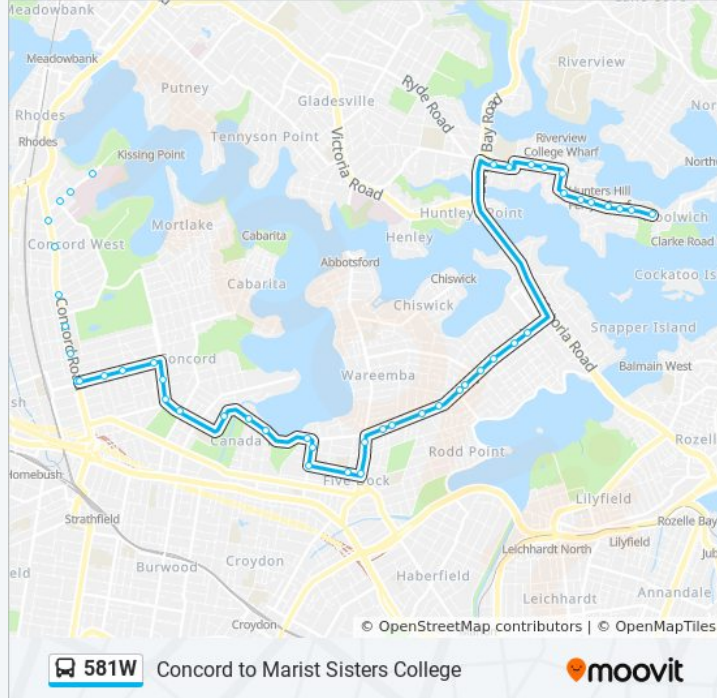

### Direction: Marist Sisters Stand B Woolwich

47 stops

[VIEW LINE SCHEDULE](#)

- Concord Hospital Gate 3, Hospital Rd
- Concord Hospital Gate 1, Hospital Rd, Stand A
- Hospital Rd at Nullawarra Ave
- Concord Rd at Currawang St
- Concord Rd at Colane St
- Concord Rd at Nirranda St
- Concord Rd after Yaralla St
- Strathfield North Public School, Concord Rd
- Concord Fire Station, Concord Rd
- Wellbank St opp Concord Fire Station
- Central Park, Wellbank St
- Concord Library, Wellbank St
- Concord Shops, Wellbank St
- Majors Bay Rd at Gallipoli St
- Rothwell Park, Majors Bay Rd
- Crane St at Broughton St
- Crane St opp St Lukes Park North
- Lyons Rd West opp Bayview Rd
- Lyons Rd West opp Regatta Rd
- Lyons Rd West at Corden Ave
- Harris Rd at Henry St
- Harris Rd at Garfield St

### 581W bus Info

**Direction:** Marist Sisters Stand B Woolwich

**Stops:** 47

**Trip Duration:** 40 min

**Line Summary:**

Garfield St at West St

Five Dock Shops, Great North Rd

Great North Rd before Lyons Rd

Woolwich Rd at Passy Ave

Woolwich Rd at Crescent St

Woolwich Rd opp Hunters Hill Tennis Club

Woolwich Rd at Vernon St

Woolwich Rd before Serpentine Rd

IRT Woolwich, Woolwich Rd

Marist Sisters College, Woolwich Rd, Stand B

### Direction: Wellbank St & Concord Rd Nth Strath

40 stops

[VIEW LINE SCHEDULE](#)

Marist Sisters College, Woolwich Rd, Stand B

Woolwich Wharf, Valentia St

Woolwich Rd opp IRT Woolwich

Woolwich Rd at Tiree Ave