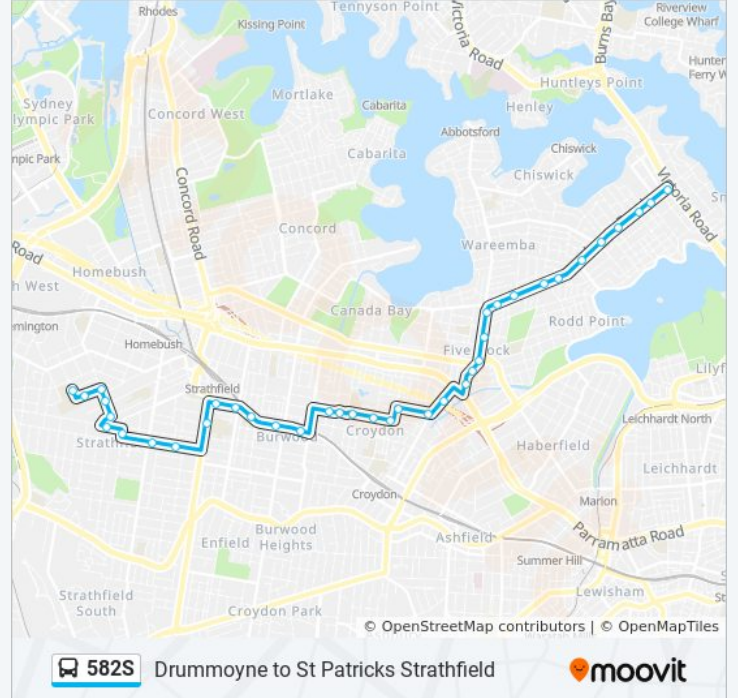

**Direction: St. Patricks Strathfield**

38 stops

[VIEW LINE SCHEDULE](#)

- Lyons Rd at Formosa St
- Lyons Rd at Tranmere St
- Lyons Rd at Thompson St
- Lyons Rd at Gipps St
- Lyons Rd at Janet St
- Lyons Rd opp Mons St
- Lyons Rd after Lamrock Ave
- Lyons Rd before Ingham Ave
- Lyons Rd opp Pine Ave
- Lyons Rd opp Storey Park
- Great North Rd before Rodd Rd
- Five Dock Shops, Great North Rd
- Club Five Dock RSL, Great North Road
- Great North Rd at Murralong Ave
- Great North Rd at Harrabrook Ave
- Croydon Rd after Sunbeam Ave
- Church St after Croydon Rd
- Centenary Park, Church St
- Queen St after Robinson St
- Queen St opp Blair Park
- Queen St opp Burwood Girls High School
- Queen St at Lucas Rd

**Direction:** St. Patricks Strathfield

**Stops:** 38

**Trip Duration:** 42 min

**Line Summary:**

Victoria St at Boronia Ave

Railway Pde before Burleigh St

Burwood Station, Railway Pde, Stand D

Burwood Public School, Railway Pde

Morwick St after Wentworth Rd

Morwick St before The Boulevard

Santa Sabina College, The Boulevard

Albyn Rd opp Parsons Ave

Albyn Rd at Homebush Rd

Chalmers Rd at Barker Rd

Barker Rd opp Todman Pl

Oxford Rd at Heyde Ave

Dickson St after Albert Rd

Dickson St opp Inveresk Park

Merley Rd before Francis St

St Patrick's College, Francis St, Stand C

582S bus time schedules and route maps are available in an offline PDF at [moovitapp.com](https://moovitapp.com). Use the [Moovit App](#) to see live bus times, train schedule or subway schedule, and step-by-step directions for all public transit in Sydney.