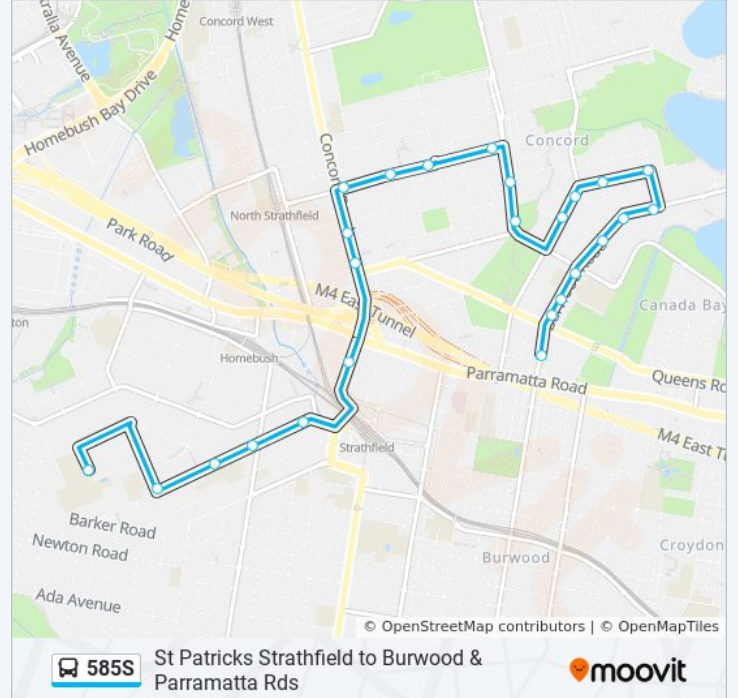

The 585S bus line St Patricks Strathfield to Burwood & Parramatta Rds has one route. For regular weekdays, their operation hours are:

(1) Burwood Rd and Burton St: 15:47

Use the Moovit App to find the closest 585S bus station near you and find out when is the next 585S bus arriving.

Direction: Burwood Rd and Burton St

25 stops

[VIEW LINE SCHEDULE](#)

- St Patrick's College, Francis St, Stand E
- Dickson St at Albert Rd
- Albert Rd opp Strathfield Girls High School
- Albert Rd at Homebush Rd
- Albert Rd before Elva St
- Leicester Ave before Parramatta Rd
- Concord Rd at Princess Ave
- Concord Rd at Nelson Rd
- Wellbank St opp Concord Fire Station
- Central Park, Wellbank St
- Concord Library, Wellbank St
- Concord Shops, Wellbank St
- Majors Bay Rd at Gallipoli St
- Rothwell Park, Majors Bay Rd
- Broughton St at Richards Pl
- Broughton St opp La Mascotte Ave
- Zoeller St opp Lindfield Ave
- Zoeller St at Salt St
- Burwood Rd at Ward St
- Burwood Rd at Edith Ave
- Burwood Rd opp Wallace St

585S bus Time Schedule

Burwood Rd and Burton St Route Timetable:

Sunday	Not Operational
Monday	15:47
Tuesday	15:47
Wednesday	15:47
Thursday	15:47
Friday	15:47
Saturday	Not Operational

585S bus Info

Direction: Burwood Rd and Burton St

Stops: 25

Trip Duration: 26 min

Line Summary:

Burwood Rd at Crane St

Burwood Rd at Stanley St

Concord Private Hospital, Burwood Rd

Burwood Rd before Burton St

585S bus time schedules and route maps are available in an offline PDF at moovitapp.com. Use the [Moovit App](#) to see live bus times, train schedule or subway schedule, and step-by-step directions for all public transit in Sydney.