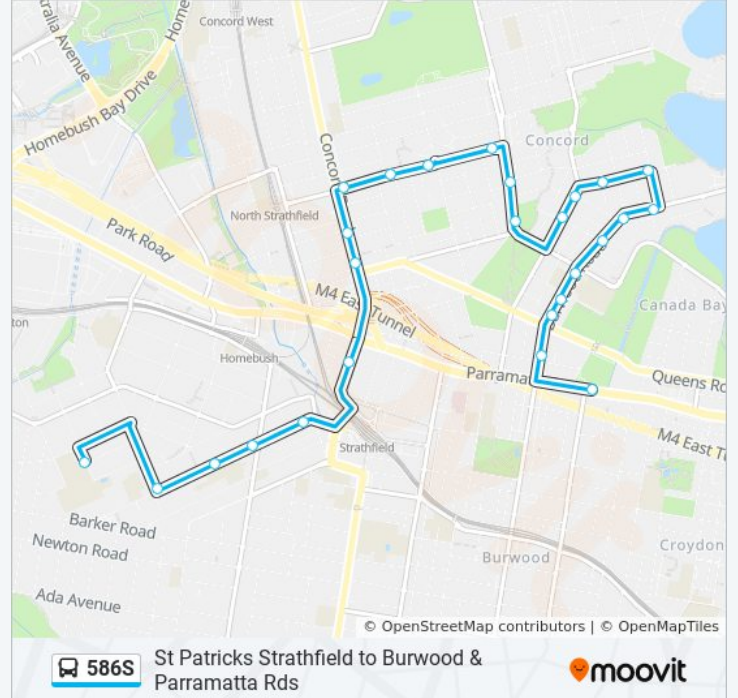

The 586S bus line St Patricks Strathfield to Burwood & Parramatta Rds has one route. For regular weekdays, their operation hours are:

(1) Concord Oval, Parramatta Rd: 15:40

Use the Moovit App to find the closest 586S bus station near you and find out when is the next 586S bus arriving.

Direction: Concord Oval, Parramatta Rd

26 stops

[VIEW LINE SCHEDULE](#)

- St Patrick's College, Francis St, Stand B
- Dickson St at Albert Rd
- Albert Rd opp Strathfield Girls High School
- Albert Rd at Homebush Rd
- Albert Rd before Elva St
- Leicester Ave before Parramatta Rd
- Concord Rd at Princess Ave
- Concord Rd at Nelson Rd
- Wellbank St opp Concord Fire Station
- Central Park, Wellbank St
- Concord Library, Wellbank St
- Concord Shops, Wellbank St
- Majors Bay Rd at Gallipoli St
- Rothwell Park, Majors Bay Rd
- Broughton St at Richards Pl
- Broughton St opp La Mascotte Ave
- Zoeller St opp Lindfield Ave
- Zoeller St at Salt St
- Burwood Rd at Ward St
- Burwood Rd at Edith Ave
- Burwood Rd opp Wallace St

Stops: 26

Trip Duration: 29 min

Line Summary:

Burwood Rd at Crane St

Burwood Rd at Stanley St

Concord Private Hospital, Burwood Rd

Burwood Rd before Burton St

Concord Oval, Parramatta Rd

586S bus time schedules and route maps are available in an offline PDF at moovitapp.com. Use the [Moovit App](#) to see live bus times, train schedule or subway schedule, and step-by-step directions for all public transit in Sydney.