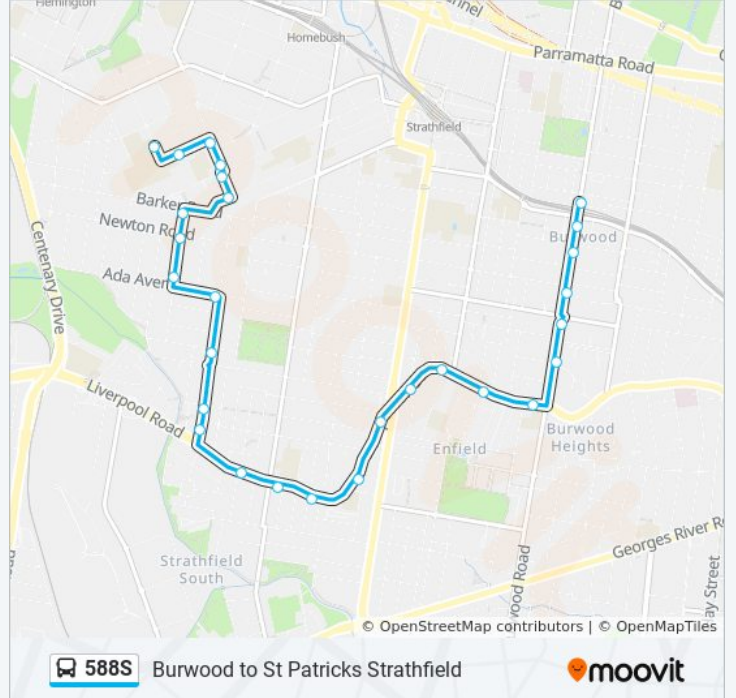

 **588S**

Burwood to St Patricks Strathfield

Get The App

The 588S bus line Burwood to St Patricks Strathfield has one route. For regular weekdays, their operation hours are:

(1) St. Patricks Strathfield: 07:55

Use the Moovit App to find the closest 588S bus station near you and find out when is the next 588S bus arriving.

Direction: St. Patricks Strathfield

28 stops

[VIEW LINE SCHEDULE](#)

- Burwood Station, Burwood Rd, Stand H
- Burwood Station, Burwood Rd, Stand F
- Burwood Rd after Belmore St
- Burwood Rd at Duff St
- Burwood Rd after Ethel St
- Burwood Rd at Appian Way
- St Joseph's Primary School, Liverpool Rd
- Liverpool Rd at The Parade
- Liverpool Rd at Beaumaris St
- The Broadway, Liverpool Rd
- Liverpool Rd before Plymouth St
- Liverpool Rd before Hill St
- Liverpool Rd at Frances Ave
- Liverpool Rd opp Strathfield South Public School
- Liverpool Rd at Brooklyn St
- Wallis Ave after Liverpool Rd
- Wallis Ave at Verona St
- Wallis Ave after Augusta St
- Ada Ave at Wallis Ave
- South St after Ada Ave
- South St at Newton Rd
- South St at Barker Rd

Stops: 28

Trip Duration: 21 min

Line Summary:

Oxford Rd at Heyde Ave

Heyde Ave at Albert Rd

Dickson St after Albert Rd

Dickson St opp Inveresk Park

Merley Rd before Francis St

St Patrick's College, Francis St, Stand D

588S bus time schedules and route maps are available in an offline PDF at moovitapp.com. Use the [Moovit App](#) to see live bus times, train schedule or subway schedule, and step-by-step directions for all public transit in Sydney.