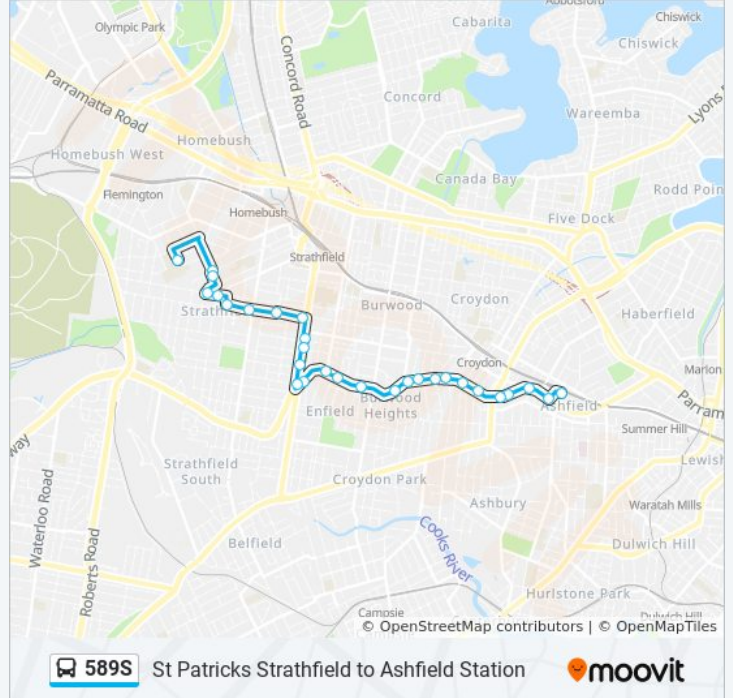

The Boulevarde at Wonga St

The Boulevarde at Henry St

The Broadway, The Boulevarde

The Broadway, Liverpool Rd

Liverpool Rd at Wentworth Rd

Liverpool Rd at Lindsay St

Liverpool Rd opp St Joseph's Primary School

Liverpool Rd opp Kelso St

Liverpool Rd after Weldon St

Liverpool Rd at Devonshire St

Liverpool Rd opp Brighton St

Liverpool Rd at Malvern Ave

589S bus Time Schedule

Ashfield Station (Station Side) Route Timetable:

Sunday	Not Operational
Monday	15:45
Tuesday	15:45
Wednesday	15:45
Thursday	15:45
Friday	15:45
Saturday	Not Operational

589S bus Info

Direction: Ashfield Station (Station Side)

Stops: 28

Trip Duration: 23 min

Line Summary:

Liverpool Rd at Edwin St

Liverpool Rd at Wetherill St

Liverpool Rd opp Ashfield RSL

Liverpool Rd opp Laphig Ave

Liverpool Rd at Cavill Ave

Ashfield Station, Liverpool Rd, Stand F

Ashfield Station, Brown St, Stand A