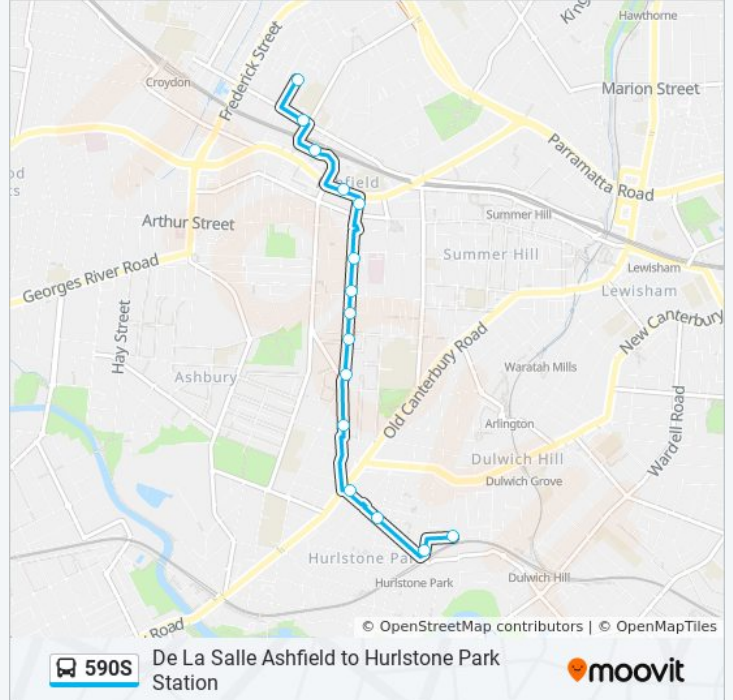

 **590S**

De La Salle Ashfield to Hurlstone Park Station

Get The App

The 590S bus line De La Salle Ashfield to Hurlstone Park Station has one route. For regular weekdays, their operation hours are:

(1) Hampden St and Garnet St: 15:10

Use the Moovit App to find the closest 590S bus station near you and find out when is the next 590S bus arriving.

Direction: Hampden St and Garnet St

15 stops

[VIEW LINE SCHEDULE](#)

- St Vincents College Ashfield, Alt St
- Elizabeth St at Bland St
- Ashfield Station, Brown St, Stand B
- Liverpool Rd at Murrell St
- Queen St after Liverpool Rd
- Queen St opp Robert St
- Queen St at Clissold St
- Cardinal Freeman Village, Queen St
- Queen St at Seaview St
- Queen St opp Armstrong St
- Queen St before Hanks St
- Canterbury-Hurlstone Park RSL Club, Crinan St
- Crinan St at Dunstaffenage St
- Hurlstone Park Station, Duntroon St
- Hampden St at Garnet St

590S bus Time Schedule

Hampden St and Garnet St Route Timetable:

Sunday	Not Operational
Monday	15:10
Tuesday	15:10
Wednesday	15:10
Thursday	15:10
Friday	15:10
Saturday	Not Operational

590S bus Info

Direction: Hampden St and Garnet St

Stops: 15

Trip Duration: 18 min

Line Summary:

590S bus time schedules and route maps are available in an offline PDF at moovitapp.com. Use the Moovit App to see live bus times, train schedule or subway schedule, and step-by-step directions for all public transit in Sydney.