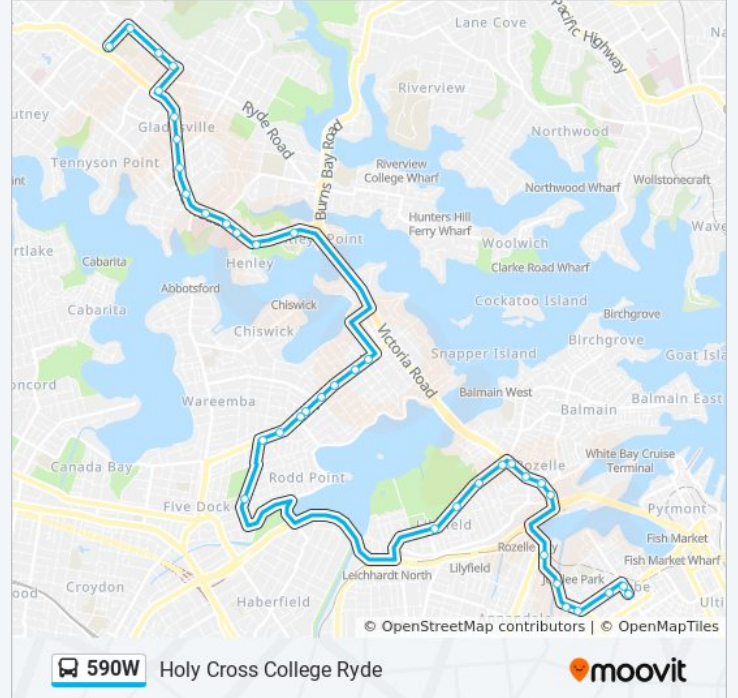

### Direction: Holy Cross College Ryde

39 stops

[VIEW LINE SCHEDULE](#)

- Glebe Point Rd at Hereford St
- Glebe Library, Glebe Point Rd
- Wigram Rd opp Bell Lane
- Minogue Cres at Wigram Rd
- Minogue Cres opp Scotsman St
- The Crescent before Nelson St
- The Crescent at View St
- Rozelle Bay, The Crescent
- Victoria Rd opp White Bay
- Victoria Rd opp Robert St
- Victoria Rd at Evans St
- Victoria Rd before Darling St
- Darling St before Belmore St
- Balmain Rd opp Sydney College of the Arts
- Balmain Rd at Grove St
- Orange Grove Plaza, Balmain Rd
- Ingham Ave at First Ave
- Lyons Rd at Myalora St
- Lyons Rd opp Lamrock Ave
- Lyons Rd at Mons St
- Lyons Rd at Tait Lane
- Lyons Rd at Byrne Ave

### 590W bus Info

**Direction:** Holy Cross College Ryde

**Stops:** 39

**Trip Duration:** 52 min

**Line Summary:**

Lyons Rd at Gipps St

Lyons Rd at Thompson St

Lyons Rd opp Tranmere St

Victoria Rd after Hepburn Ave

Victoria Rd at Osgathorpe Rd

Monash Rd after Victoria Rd

Buffalo Rd at Owen St

Buffalo Rd opp Nelson St

Buffalo Rd before Cressy Rd

Holy Cross College, Cressy Rd

590W bus time schedules and route maps are available in an offline PDF at [moovitapp.com](https://moovitapp.com). Use the Moovit App to see live bus times, train schedule or subway schedule, and step-by-step directions for all public transit in Sydney.

© 2024 Moovit - All Rights Reserved