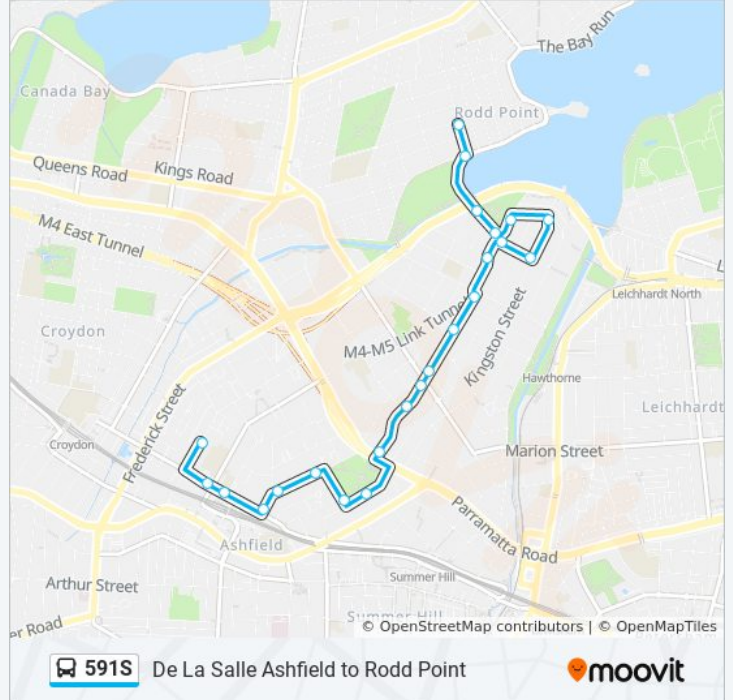

 **591S**

De La Salle Ashfield to Rodd Point

Get The App

The 591S bus line De La Salle Ashfield to Rodd Point has one route. For regular weekdays, their operation hours are:

(1) Rodd Point: 15:10

Use the Moovit App to find the closest 591S bus station near you and find out when is the next 591S bus arriving.

**Direction: Rodd Point**

23 stops

[VIEW LINE SCHEDULE](#)

- St Vincents College Ashfield, Alt St
- Elizabeth St at Bland St
- Elizabeth St at Charlotte St
- Orpington St at Elizabeth St
- Orpington St at Chandos St
- Orpington St opp Pembroke St
- Pembroke St at Ormond St
- Ashfield Park, Ormond St
- Dalhousie St at Parramatta Rd
- Dalhousie St opp St David's Uniting Church
- Haberfield Shops, Dalhousie St
- Haberfield Library, Dalhousie St
- Dalhousie St at Martin St
- Dalhousie St at Waratah St
- Boomerang St at Crane Ave
- Learmonth St at Boomerang St
- Learmonth St at Kingston St
- Kingston St at Crescent St
- Boomerang St opp Robson Park
- Mortley Ave opp Robson Park
- Mortley Ave before Dobroyd Pde
- Henley Marine Dr at Arthur St

**591S bus Time Schedule**

Rodd Point Route Timetable:

Sunday	Not Operational
Monday	15:10
Tuesday	15:10
Wednesday	15:10
Thursday	Not Operational
Friday	15:10
Saturday	Not Operational

**591S bus Info**

**Direction:** Rodd Point

**Stops:** 23

**Trip Duration:** 18 min

**Line Summary:**

591S bus time schedules and route maps are available in an offline PDF at [moovitapp.com](https://moovitapp.com). Use the [Moovit App](#) to see live bus times, train schedule or subway schedule, and step-by-step directions for all public transit in Sydney.