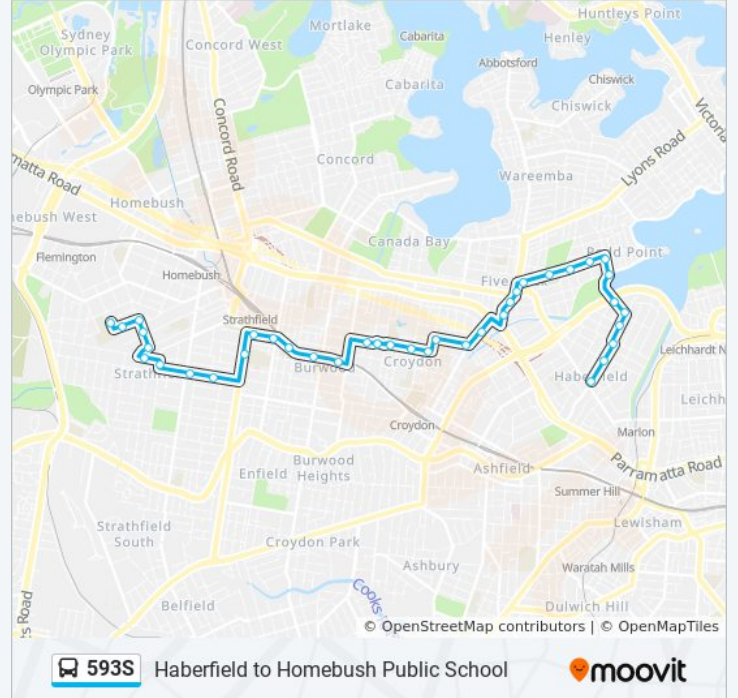

### Direction: St. Patricks Strathfield

38 stops

[VIEW LINE SCHEDULE](#)

- Haberfield Library, Dalhousie St
- Dalhousie St at Martin St
- Dalhousie St at Waratah St
- Boomerang St at Crane Ave
- Mortley Ave opp Robson Park
- Mortley Ave before Dobroyd Pde
- Henley Marine Dr at Arthur St
- Rodd Point Shops, Arthur St
- First Ave at Heath St
- First Ave before Ingham Ave
- Domremy College, First Ave
- First Ave at Ramsay Rd
- Club Five Dock RSL, Great North Road
- Great North Rd at Murralong Ave
- Great North Rd at Harrabrook Ave
- Croydon Rd after Sunbeam Ave
- Church St after Croydon Rd
- Centenary Park, Church St
- Queen St after Robinson St
- Queen St opp Blair Park
- Queen St opp Burwood Girls High School
- Queen St at Lucas Rd

### 593S bus Info

**Direction:** St. Patricks Strathfield

**Stops:** 38

**Trip Duration:** 37 min

**Line Summary:**

Victoria St at Boronia Ave

Railway Pde before Burleigh St

Burwood Station, Railway Pde, Stand D

Barker Rd opp Todman Pl

Oxford Rd at Heyde Ave

Dickson St after Albert Rd

Dickson St opp Inveresk Park

Merley Rd before Francis St

St Patrick's College, Francis St, Stand D

593S bus time schedules and route maps are available in an offline PDF at [moovitapp.com](https://moovitapp.com). Use the Moovit App to see live bus times, train schedule or subway schedule, and step-by-step directions for all public transit in Sydney.

© 2024 Moovit - All Rights Reserved