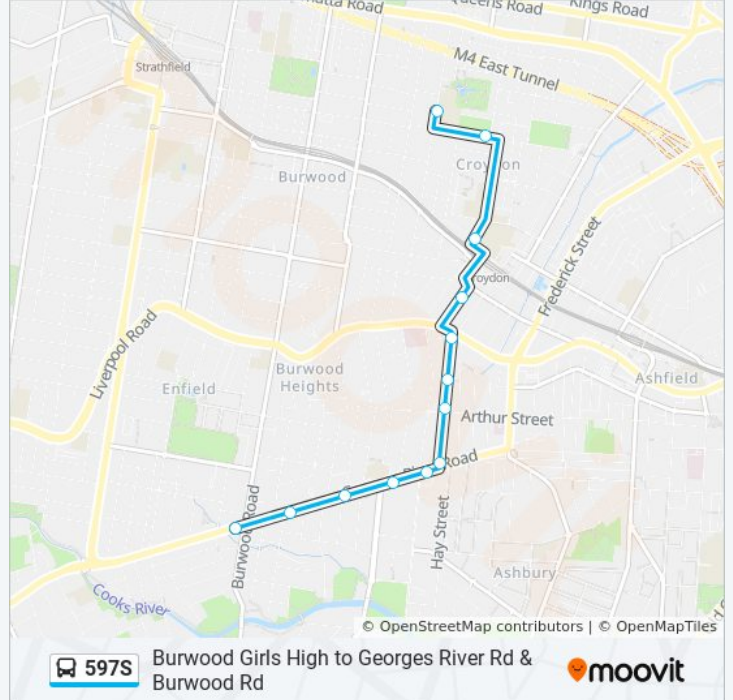

597S

Burwood Girls High to Georges River Rd & Burwood Rd

Get The App

The 597S bus line Burwood Girls High to Georges River Rd & Burwood Rd has one route. For regular weekdays, their operation hours are:

(1) Georges River Rd & Burwood Rd: 15:22

Use the Moovit App to find the closest 597S bus station near you and find out when is the next 597S bus arriving.

Direction: Georges River Rd & Burwood Rd

13 stops

[VIEW LINE SCHEDULE](#)

- Burwood Girls High School, Cheltenham Rd
- Blair Park, Queen St
- Presbyterian Ladies College, Young St
- Dickinson Ave after Thomas St
- Greenhills St after Liverpool Rd
- Greenhills St at Mills St
- Greenhills St at Arthur St
- Greenhills St at Georges River Rd
- Georges River Rd before Croydon Ave
- Georges River Rd opp Croydon Park Public School
- Georges River Rd at Clyde St
- Georges River Rd at Balmoral Ave
- Georges River Rd after Burwood Rd

597S bus Time Schedule

Georges River Rd & Burwood Rd Route Timetable:

Sunday	Not Operational
Monday	15:22
Tuesday	15:22
Wednesday	15:22
Thursday	15:22
Friday	15:22
Saturday	Not Operational

597S bus Info

Direction: Georges River Rd & Burwood Rd

Stops: 13

Trip Duration: 16 min

Line Summary:

597S bus time schedules and route maps are available in an offline PDF at moovitapp.com. Use the Moovit App to see live bus times, train schedule or subway schedule, and step-by-step directions for all public transit in Sydney.