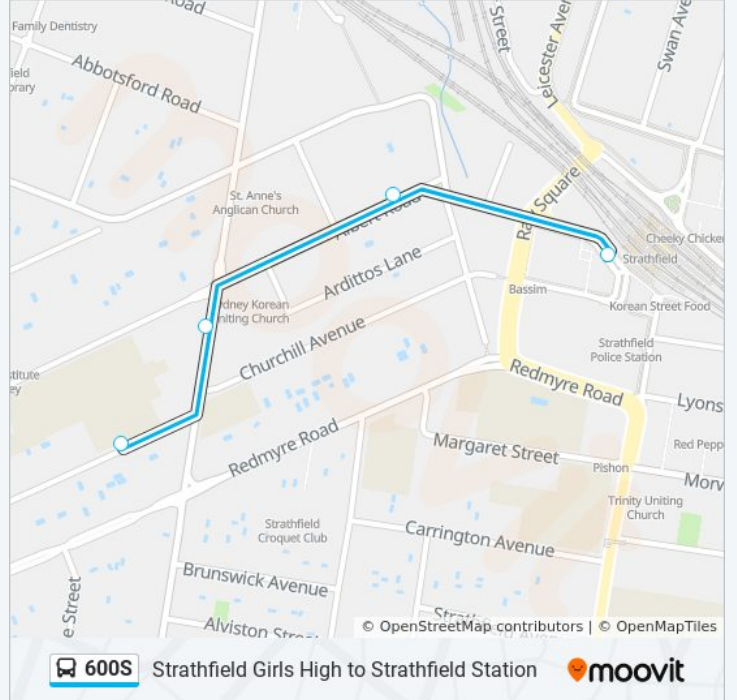

The 600S bus line Strathfield Girls High to Strathfield Station has one route. For regular weekdays, their operation hours are:

(1) Strathfield Stn (Sth Side): 15:15 - 15:17

Use the Moovit App to find the closest 600S bus station near you and find out when is the next 600S bus arriving.

Direction: Strathfield Stn (Sth Side)

4 stops

[VIEW LINE SCHEDULE](#)

Strathfield Girls High School, Oxford Rd, Stand C

Homebush Rd at Albert Rd

Albert Rd before Elva St

Strathfield Station, Albert Rd, Stand H

600S bus Time Schedule

Strathfield Stn (Sth Side) Route Timetable:

Sunday	Not Operational
Monday	15:15 - 15:17
Tuesday	14:50
Wednesday	15:15 - 15:17
Thursday	15:15 - 15:17
Friday	15:15 - 15:17
Saturday	Not Operational

600S bus Info

Direction: Strathfield Stn (Sth Side)

Stops: 4

Trip Duration: 7 min

Line Summary:

600S bus time schedules and route maps are available in an offline PDF at moovitapp.com. Use the [Moovit App](#) to see live bus times, train schedule or subway schedule, and step-by-step directions for all public transit in Sydney.