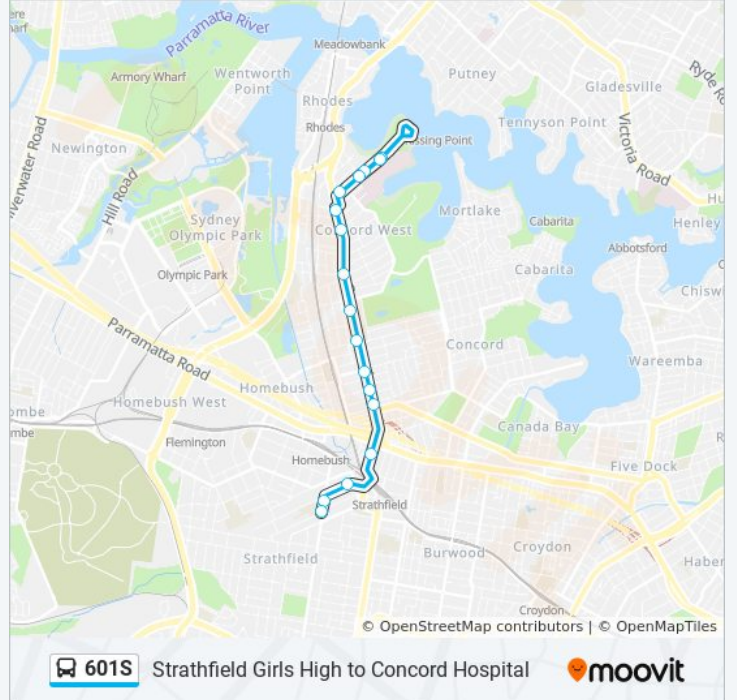

The 601S bus line Strathfield Girls High to Concord Hospital has one route. For regular weekdays, their operation hours are:

(1) Concord Hospital: 15:15

Use the Moovit App to find the closest 601S bus station near you and find out when is the next 601S bus arriving.

Direction: Concord Hospital

16 stops

[VIEW LINE SCHEDULE](#)

- Strathfield Girls High School, Oxford Rd, Stand A
- Homebush Rd at Albert Rd
- Albert Rd before Elva St
- Leicester Ave before Parramatta Rd
- Concord Rd at Princess Ave
- Concord Rd at Nelson Rd
- Concord Rd opp Concord Fire Station
- Concord Rd opp Strathfield North Public School
- Concord Rd after Hillier St
- Concord Rd before Victoria Ave
- Concord Rd at Coonong Rd
- Concord Rd at Wallaroy St
- Hospital Rd opp Nullawarra Ave
- Hospital Rd opp Concord Hospital Gate 3
- Concord Hospital Gate 3, Hospital Rd
- Concord Hospital Gate 1, Hospital Rd, Stand B

601S bus Time Schedule

Concord Hospital Route Timetable:

Sunday	Not Operational
Monday	15:15
Tuesday	14:52
Wednesday	15:15
Thursday	15:15
Friday	15:15
Saturday	Not Operational

601S bus Info

Direction: Concord Hospital

Stops: 16

Trip Duration: 15 min

Line Summary:

601S bus time schedules and route maps are available in an offline PDF at moovitapp.com. Use the [Moovit App](#) to see live bus times, train schedule or subway schedule, and step-by-step directions for all public transit in Sydney.