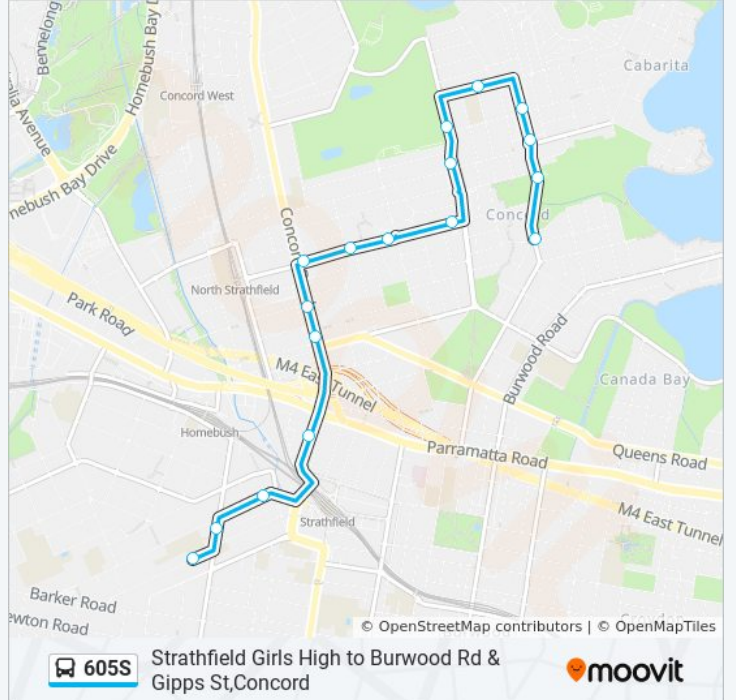

 **605S**

Strathfield Girls High to Burwood Rd & Gipps St, Concord

Get The App

The 605S bus line Strathfield Girls High to Burwood Rd & Gipps St, Concord has one route. For regular weekdays, their operation hours are:

(1) Ian Pde and Greenlees Pk: 15:15

Use the Moovit App to find the closest 605S bus station near you and find out when is the next 605S bus arriving.

Direction: Ian Pde and Greenlees Pk

17 stops

[VIEW LINE SCHEDULE](#)

- Strathfield Girls High School, Oxford Rd, Stand D
- Homebush Rd at Albert Rd
- Albert Rd before Elva St
- Leicester Ave before Parramatta Rd
- Concord Rd at Princess Ave
- Concord Rd at Nelson Rd
- Wellbank St opp Concord Fire Station
- Central Park, Wellbank St
- Concord Library, Wellbank St
- Concord Shops, Wellbank St
- Majors Bay Rd after Correys Ave
- Majors Bay Rd opp Archer St
- Brays Rd opp Noble St
- Frederick St at Archer St
- Cabarita Junction, Frederick St
- Massey Park Golf Club, Ian Pde
- Ian Pde opp Greenlees Park

Stops: 17

Trip Duration: 16 min

Line Summary:

605S bus time schedules and route maps are available in an offline PDF at moovitapp.com. Use the Moovit App to see live bus times, train schedule or subway schedule, and step-by-step directions for all public transit in Sydney.