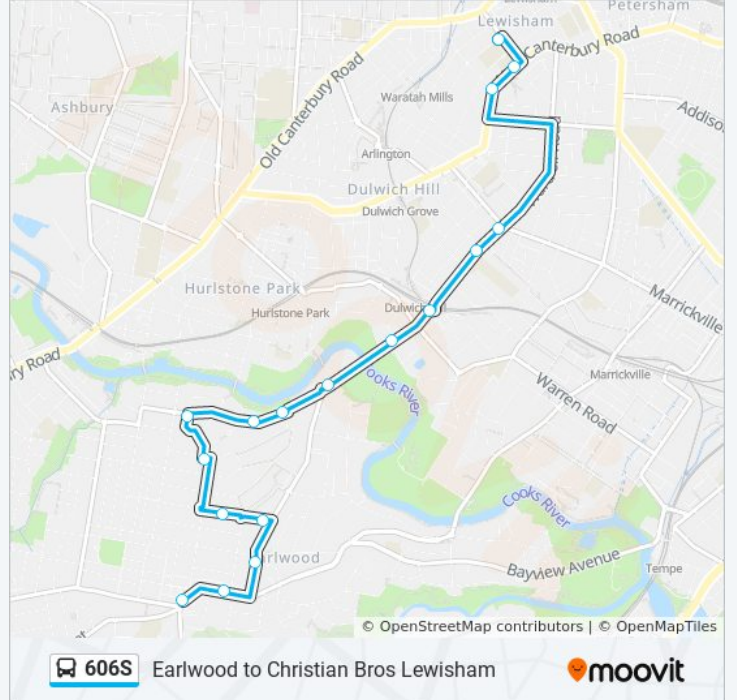

## Earlwood to Christian Bros Lewisham

Get The App

The 606S bus line Earlwood to Christian Bros Lewisham has one route. For regular weekdays, their operation hours are:  
 (1) Christian Bros Lewisham: 07:52  
 Use the Moovit App to find the closest 606S bus station near you and find out when is the next 606S bus arriving.

### Direction: Christian Bros Lewisham

17 stops

[VIEW LINE SCHEDULE](#)

- Earlwood Shops, Homer St, Stand C
- Homer St opp Our Lady of Lourdes Church
- Wardell Rd opp Watkin Ave
- Fricourt Ave after Wardell Rd
- Fricourt Ave after Collingwood Ave
- Prince Edward Ave at Earlwood Ave
- Dellwood Ave at Permanent Ave
- Permanent Ave opp Lovat Ave
- Permanent Ave opp Prince Edward Ave
- Wardell Rd after Riverview Rd
- Wardell Rd at Riverside Cres
- Dulwich Hill Station, Wardell Rd
- Wardell Rd at Beach Rd
- Wardell Rd at Marrickville Rd
- New Canterbury Rd at Eltham St
- Lewisham Public School, New Canterbury Rd
- Christian Brothers' High School, Denison Rd

### 606S bus Info

**Direction:** Christian Bros Lewisham

**Stops:** 17

**Trip Duration:** 25 min

**Line Summary:**

606S bus time schedules and route maps are available in an offline PDF at [moovitapp.com](https://moovitapp.com). Use the Moovit App to see live bus times, train schedule or subway schedule, and step-by-step directions for all public transit in Sydney.