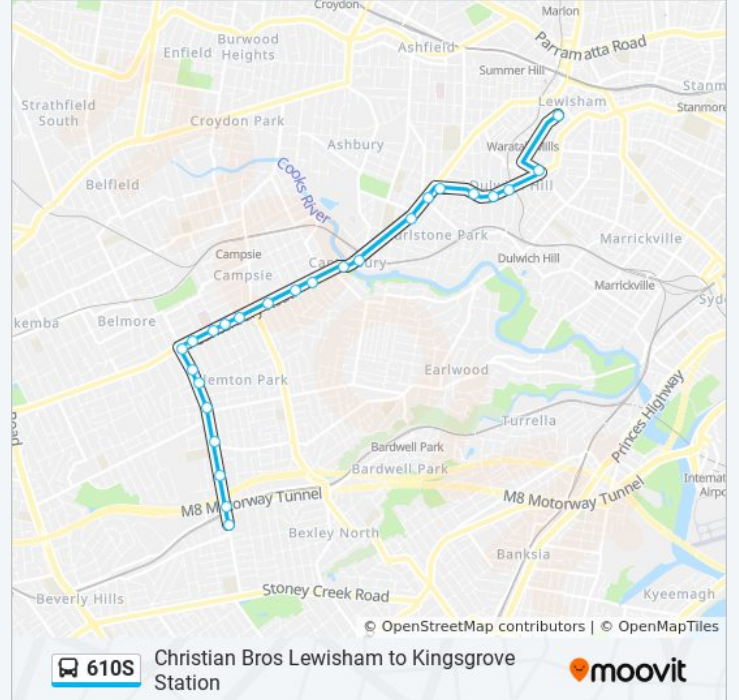

Kingsgrove Rd at St Jude Cres

Kingsgrove Rd after Harp St

Kingsgrove Rd at Turton Ave

Kingsgrove Rd opp Kingsgrove North High School

Kingsgrove Rd opp Omnibus Rd

Kingsgrove Rd at Kingsgrove Ave

Kingsgrove Shops, Kingsgrove Rd

610S bus time schedules and route maps are available in an offline PDF at moovitapp.com. Use the [Moovit App](#) to see live bus times, train schedule or subway schedule, and step-by-step directions for all public transit in Sydney.

[About Moovit](#) • [MaaS Solutions](#) • [Supported Countries](#) • [Mooviter Community](#)

© 2024 Moovit - All Rights Reserved

Check Live Arrival Times