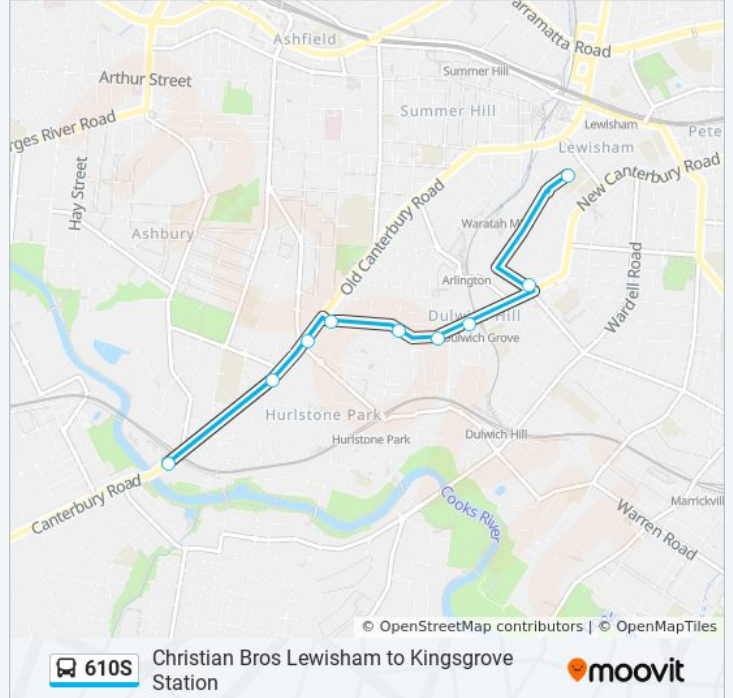

Use the Moovit App to find the closest 610S bus station near you and find out when is the next 610S bus arriving.

Direction: Canterbury Station

9 stops

[VIEW LINE SCHEDULE](#)

- Christian Brothers' High School, Denison Rd
- Dulwich St before New Canterbury Rd
- Dulwich Grove Light Rail, New Canterbury Rd
- New Canterbury Rd at Myra Rd
- New Canterbury Rd at Duntroon St
- New Canterbury Rd before Canterbury Rd
- Canterbury-Hurlstone Park RSL Club, Canterbury Rd
- Canterbury Rd at Dunkeld Ave
- Canterbury Station, Broughton St, Stand D

610S bus Time Schedule

Canterbury Station Route Timetable:

Sunday	Not Operational
Monday	15:33
Tuesday	15:33
Wednesday	15:33
Thursday	15:33
Friday	15:33
Saturday	Not Operational

610S bus Info

Direction: Canterbury Station

Stops: 9

Trip Duration: 12 min

Line Summary:

Direction: Kingsgrove Station

25 stops

[VIEW LINE SCHEDULE](#)

- Christian Brothers' High School, Denison Rd
- Dulwich St before New Canterbury Rd
- Dulwich Grove Light Rail, New Canterbury Rd
- New Canterbury Rd at Myra Rd
- New Canterbury Rd at Duntroon St
- New Canterbury Rd before Canterbury Rd
- Canterbury-Hurlstone Park RSL Club, Canterbury Rd
- Canterbury Rd at Dunkeld Ave
- Canterbury Station, Canterbury Rd, Stand F
- Saint Mary MacKillop Reserve, Canterbury Rd
- Canterbury Rd at Howard St
- Canterbury Rd at Allen St
- Canterbury Rd at Robertson St
- Canterbury Rd at Viking St
- Canterbury Rd at Troy St
- Canterbury Rd opp Canterbury Hospital
- Canterbury Rd at Chelmsford Ave
- Kingsgrove Rd at Forbes Ave

Stops: 25

Trip Duration: 34 min

Line Summary:

Kingsgrove Rd at St Jude Cres

Kingsgrove Rd after Harp St

Kingsgrove Rd at Turton Ave

Kingsgrove Rd opp Kingsgrove North High School

Kingsgrove Rd opp Omnibus Rd