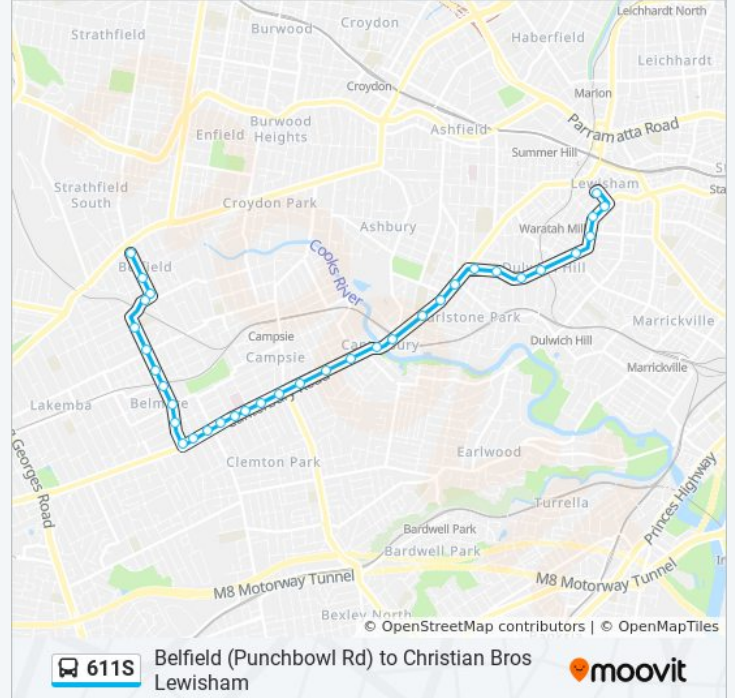

Direction: Christian Bros Lewisham

35 stops

[VIEW LINE SCHEDULE](#)

- Belfield Shops, Burwood Rd
- Burwood Rd at Clarence St
- Burwood Rd before Bruce Ave
- Burwood Rd at Burnham St
- Belmore Boys High School, Burwood Rd
- Burwood Rd at Lakemba St
- Burwood Rd at Etela St
- Belmore Station, Burwood Rd
- Belmore Shops, Burwood Rd
- Burwood Rd at Reginald Ave
- Burwood Rd before Canterbury Rd
- Canterbury Rd at Drummond St
- Canterbury Rd before Sharp St
- Canterbury Rd opp Chelmsford Ave
- Canterbury Rd at Tudor St
- Canterbury Hospital, Canterbury Rd
- Canterbury Rd opp Wade St
- Canterbury Rd opp Vicliffe Ave
- Canterbury Rd opp Robertson St
- Canterbury Rd at Park St
- Canterbury Rd opp Canton St

611S bus Info

Direction: Christian Bros Lewisham

Stops: 35

Trip Duration: 33 min

Line Summary:

Canterbury Rd opp Saint Mary MacKillop Reserve

Canterbury Station, Canterbury Rd, Stand E

Canterbury Rd opp Church St

Canterbury Rd at Vincent St

Canterbury Rd at Queen St

New Canterbury Rd after Old Canterbury Rd

New Canterbury Rd at Clargo St

New Canterbury Rd at Union St

New Canterbury Rd opp Dulwich Grove Light Rail

Dulwich Hill Shops, New Canterbury Rd

New Canterbury Rd opp Frazer St

New Canterbury Rd at Eltham St

Lewisham Public School, New Canterbury Rd

Christian Brothers' High School, Denison Rd

611S bus time schedules and route maps are available in an offline PDF at moovitapp.com. Use the [Moovit App](#) to see live bus times, train schedule or subway schedule, and step-by-step directions for all public transit in Sydney.