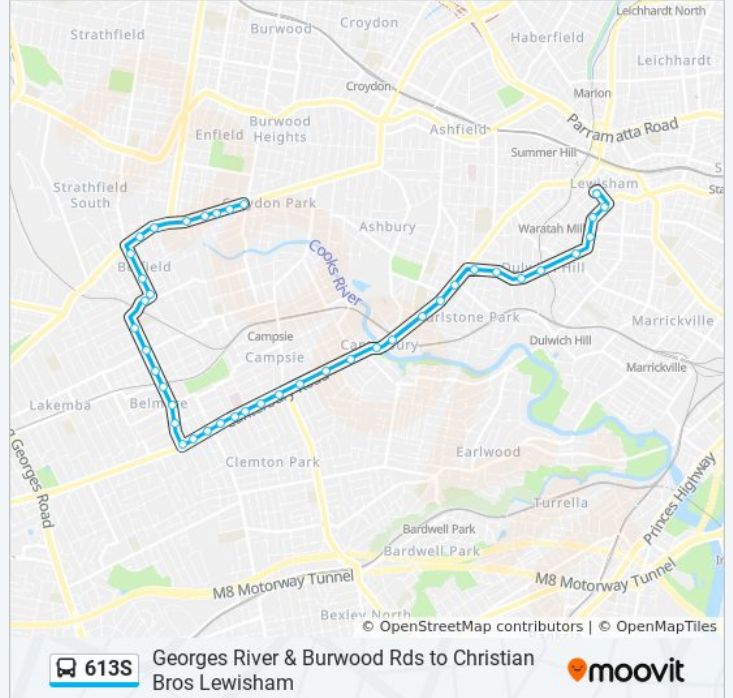

**Direction:** Christian Bros Lewisham

**Stops:** 42

**Trip Duration:** 40 min

**Line Summary:**

Canterbury Rd at Tudor St

Canterbury Hospital, Canterbury Rd

Canterbury Rd opp Wade St

Canterbury Rd opp Viccliffe Ave

Canterbury Rd at Queen St

New Canterbury Rd after Old Canterbury Rd

New Canterbury Rd at Clargo St

New Canterbury Rd at Union St

New Canterbury Rd opp Dulwich Grove Light Rail

Dulwich Hill Shops, New Canterbury Rd

New Canterbury Rd opp Frazer St

New Canterbury Rd at Eltham St

Lewisham Public School, New Canterbury Rd

Christian Brothers' High School, Denison Rd

**Direction: Georges River Rd & Mccall Av**

38 stops

[VIEW LINE SCHEDULE](#)

**613S bus Info**

**Direction:** Georges River Rd & McCall Av

**Stops:** 38

**Trip Duration:** 41 min

**Line Summary:**

Canterbury Rd at Dunkeld Ave

Canterbury Rd at Church St

Canterbury Station, Canterbury Rd, Stand F