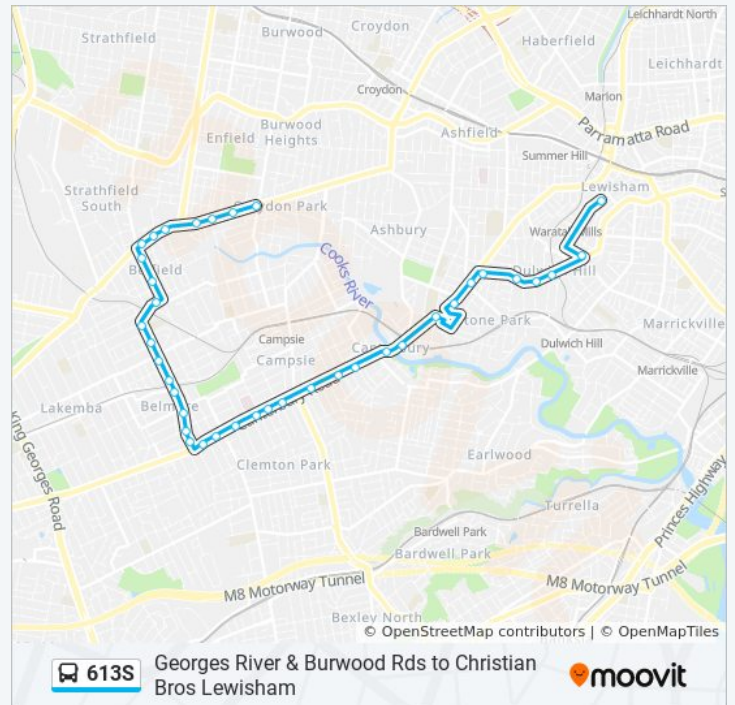

**Direction:** Christian Bros Lewisham

**Stops:** 42

**Trip Duration:** 40 min

**Line Summary:**

Canterbury Rd at Tudor St

Canterbury Hospital, Canterbury Rd

Canterbury Rd opp Wade St

Canterbury Rd opp Viccliffe Ave

**613S bus Info**

**Direction:** Georges River Rd & McCall Av

**Stops:** 38

**Trip Duration:** 41 min

**Line Summary:**

Canterbury Rd at Dunkeld Ave

Canterbury Rd at Church St

Canterbury Station, Canterbury Rd, Stand F

Burwood Rd before Lakemba St

Burwood Rd after Kennedy Ave

Burwood Rd opp Belmore Boys High School

Burwood Rd after Linda St

Burwood Rd opp Clarence St

Belfield Shops, Burwood Rd

Punchbowl Rd after Water St

Punchbowl Rd at Elliott St

Punchbowl Rd opp Margaret St

Georges River Rd at Blenheim St

Georges River Rd at Portland St

Georges River Rd at Rawson St

Georges River Rd before Burwood Rd

© 2024 Moovit - All Rights Reserved