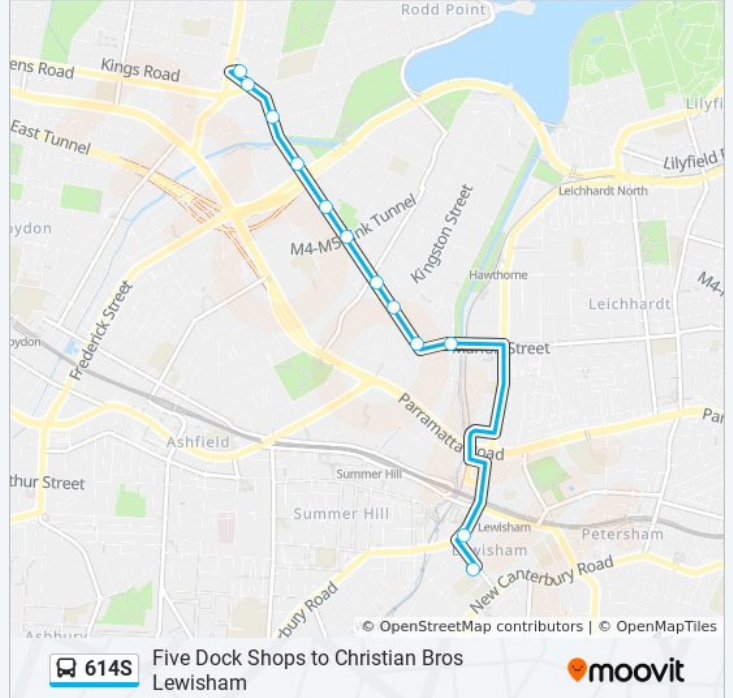

### Direction: Christian Bros Lewisham

12 stops

[VIEW LINE SCHEDULE](#)

- First Ave at Ramsay Rd
- Ramsay Rd at Fairlight St
- Ramsay Rd at Connecticut Ave
- Ramsay St before Wattle St
- Ramsay St at Alt St
- Algje Park, Ramsay St
- Haberfield Shops, Ramsay St
- Ramsay St at O'Connor St
- Ramsay St before Marion St
- Marion Light Rail, Marion St
- Old Canterbury Rd before Toothill St
- Christian Brothers' High School, Denison Rd

### 614S bus Info

**Direction:** Christian Bros Lewisham

**Stops:** 12

**Trip Duration:** 22 min

**Line Summary:**

**Direction: Lyons & Great North Rds Five Dock**

14 stops

[VIEW LINE SCHEDULE](#)

- Christian Brothers' High School, Denison Rd
- Old Canterbury Rd at Hudson St
- Lambert Park, Marion St
- Marion St opp Marion Light Rail
- Ramsay St opp Marion St
- Ramsay St before O'Connor St
- Haberfield Shops, Ramsay St
- Ramsay St at Yasmar Ave
- Ramsay St at Alt St
- Ramsay St after Wattle St
- Ramsay Rd at Harrabrook Ave
- Ramsay Rd at Fairlight St
- Five Dock Shops, Great North Rd
- Great North Rd before Lyons Rd

**Direction:** Lyons & Great North Rds Five Dock

**Stops:** 14

**Trip Duration:** 20 min

**Line Summary:**

614S bus time schedules and route maps are available in an offline PDF at [moovitapp.com](https://moovitapp.com). Use the Moovit App to see live bus times, train schedule or subway schedule, and step-by-step directions for all public transit in Sydney.