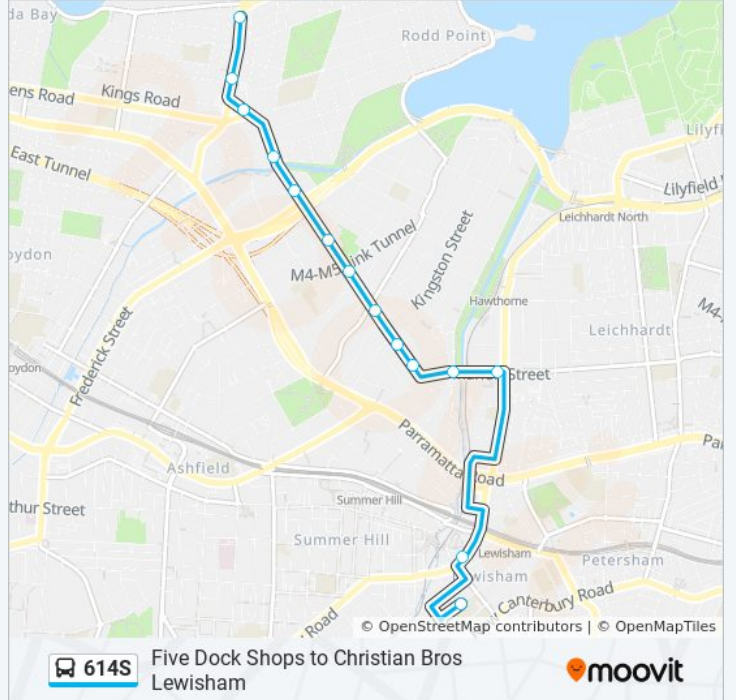

### 614S bus Info

**Direction:** Christian Bros Lewisham

**Stops:** 12

**Trip Duration:** 22 min

**Line Summary:**

**Direction: Lyons & Great North Rds Five Dock**

14 stops

[VIEW LINE SCHEDULE](#)

- Christian Brothers' High School, Denison Rd
- Old Canterbury Rd at Hudson St
- Lambert Park, Marion St
- Marion St opp Marion Light Rail
- Ramsay St opp Marion St
- Ramsay St before O'Connor St
- Haberfield Shops, Ramsay St
- Ramsay St at Yasmar Ave
- Ramsay St at Alt St
- Ramsay St after Wattle St
- Ramsay Rd at Harrabrook Ave
- Ramsay Rd at Fairlight St
- Five Dock Shops, Great North Rd
- Great North Rd before Lyons Rd

**614S bus Time Schedule**

Lyons & Great North Rds Five Dock Route Timetable:

Sunday	Not Operational
Monday	15:33
Tuesday	15:33
Wednesday	15:33
Thursday	15:33
Friday	15:33
Saturday	Not Operational

**614S bus Info**

**Direction:** Lyons & Great North Rds Five Dock

**Stops:** 14

**Trip Duration:** 20 min

**Line Summary:**

614S bus time schedules and route maps are available in an offline PDF at [moovitapp.com](https://moovitapp.com). Use the Moovit App to see live bus times, train schedule or subway schedule, and step-by-step directions for all public transit in Sydney.