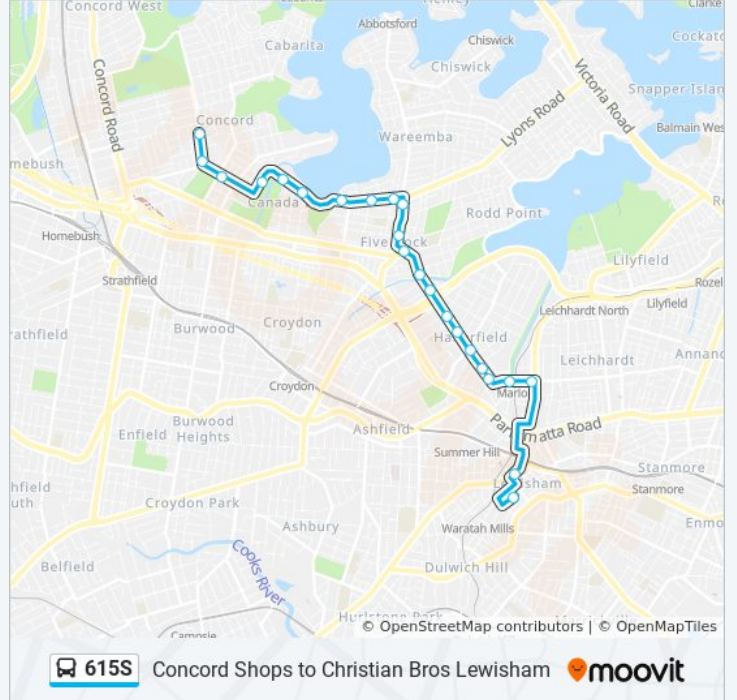

Lyons Rd West after Bayview Rd

St Lukes Park North, Crane St

Crane St at Broughton St

Majors Bay Rd opp Rothwell Park

Concord Shops, Majors Bay Rd

615S bus time schedules and route maps are available in an offline PDF at moovitapp.com. Use the Moovit App to see live bus times, train schedule or subway schedule, and step-by-step directions for all public transit in Sydney.

© 2024 Moovit - All Rights Reserved