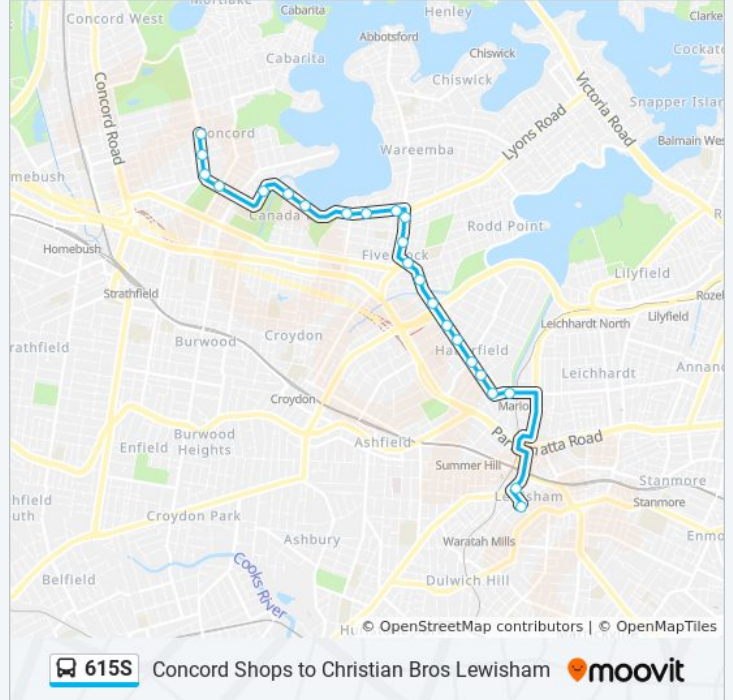

Use the Moovit App to find the closest 615S bus station near you and find out when is the next 615S bus arriving.

**Direction: Christian Bros Lewisham**

23 stops

[VIEW LINE SCHEDULE](#)

- Concord Shops, Majors Bay Rd
- Majors Bay Rd at Gallipoli St
- Rothwell Park, Majors Bay Rd
- Crane St at Broughton St
- Crane St opp St Lukes Park North
- Lyons Rd West opp Bayview Rd
- Lyons Rd West opp Regatta Rd
- Lyons Rd West at Corden Ave
- Lyons Rd West at Preston Ave
- Lyons Rd West at Innes St
- Great North Rd before Rodd Rd
- Five Dock Shops, Great North Rd
- Ramsay Rd at Fairlight St
- Ramsay Rd at Connecticut Ave
- Ramsay St before Wattle St
- Ramsay St at Alt St
- Algie Park, Ramsay St
- Haberfield Shops, Ramsay St
- Ramsay St at O'Connor St
- Ramsay St before Marion St
- Marion Light Rail, Marion St

**Direction:** Christian Bros Lewisham

**Stops:** 23

**Trip Duration:** 30 min

**Line Summary:**

Old Canterbury Rd before Toothill St

Christian Brothers' High School, Denison Rd

**Direction: Concord Shops (Major Bay Rd & Wellb**

23 stops

[VIEW LINE SCHEDULE](#)

Christian Brothers' High School, Denison Rd

Old Canterbury Rd at Hudson St

Lambert Park, Marion St

Marion St opp Marion Light Rail

Ramsay St opp Marion St

Ramsay St before O'Connor St

**615S bus Info**

**Direction:** Concord Shops (Major Bay Rd & Wellb

**Stops:** 23

**Trip Duration:** 30 min

**Line Summary:**

Lyons Rd West after Bayview Rd

St Lukes Park North, Crane St

Crane St at Broughton St