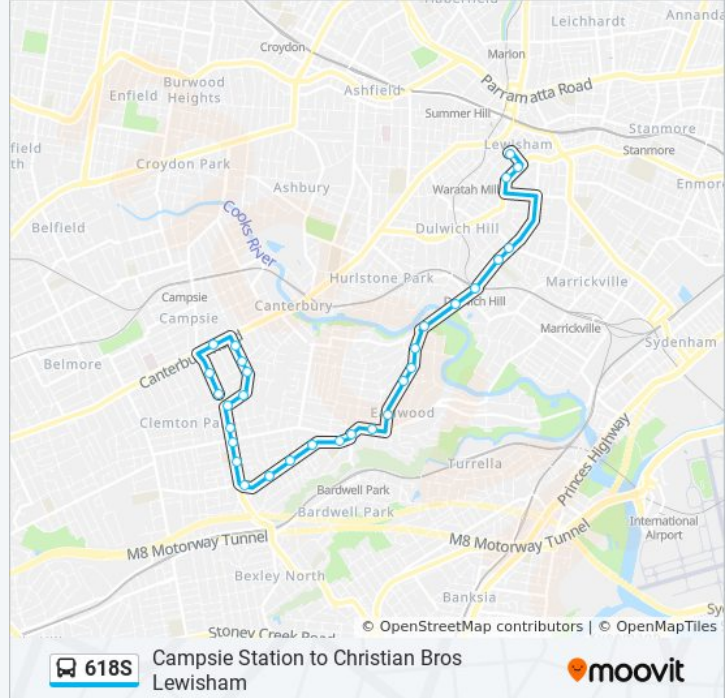

Direction: Christian Bros Lewisham

30 stops

[VIEW LINE SCHEDULE](#)

- Bexley Rd at Viccliffe Ave
- Bexley Rd opp Cross St
- Canterbury Rd opp Robertson St
- Northcote St after Canterbury Rd
- Northcote St at Cressy St
- Northcote St after Clisdell Ave
- Northcote St at Marana Rd
- Northcote St at Bexley Rd
- Bexley Rd after Calbina Rd
- Clemton Park Shops, Bexley Rd
- Bexley Rd opp Clemton Park Public School
- Homer St after Bexley Rd
- Homer St at Malley Ave
- Homer St at Hood Ave
- Homer St after Schofield Ave
- Homer St opp Earlwood Public School
- Earlwood Shops, Homer St, Stand C
- Homer St opp Our Lady of Lourdes Church
- Wardell Rd opp Watkin Ave
- Wardell Rd at Hamel Cres
- Wardell Rd after Vimy St

618S bus Time Schedule

Christian Bros Lewisham Route Timetable:

Sunday	Not Operational
Monday	07:29
Tuesday	07:29
Wednesday	07:29
Thursday	07:29
Friday	07:29
Saturday	Not Operational

618S bus Info

Direction: Christian Bros Lewisham

Stops: 30

Trip Duration: 43 min

Line Summary:

Wardell Rd opp Flinders Rd

Wardell Rd after Riverview Rd

Wardell Rd at Riverside Cres

Dulwich Hill Station, Wardell Rd

Wardell Rd at Beach Rd

Wardell Rd at Marrickville Rd

New Canterbury Rd at Eltham St

Lewisham Public School, New Canterbury Rd

Christian Brothers' High School, Denison Rd

618S bus time schedules and route maps are available in an offline PDF at moovitapp.com. Use the [Moovit App](#) to see live bus times, train schedule or subway schedule, and step-by-step directions for all public transit in Sydney.