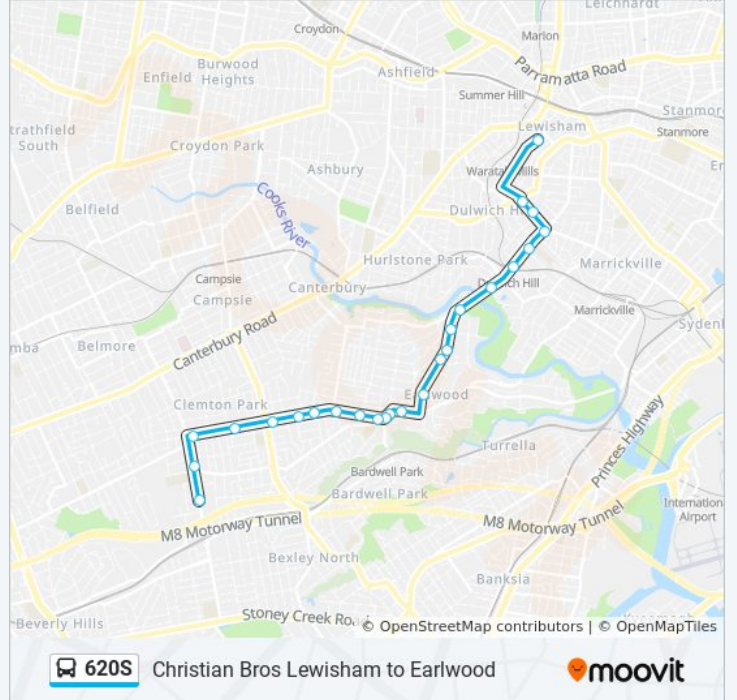

The 620S bus line Christian Bros Lewisham to Earlwood has one route. For regular weekdays, their operation hours are: (1) Kingsgrove Rd after Omnibus: 15:25
Use the Moovit App to find the closest 620S bus station near you and find out when is the next 620S bus arriving.

Direction: Kingsgrove Rd after Omnibus

25 stops

[VIEW LINE SCHEDULE](#)

- Christian Brothers' High School, Denison Rd
- Dulwich Hill Shops, Marrickville Rd
- Marrickville Rd at Fairfowl St
- Wardell Rd after Marrickville Rd
- St Maroun's College, Wardell Rd
- Wardell Rd opp Dulwich Hill Station
- Wardell Rd at Riverside Cres
- Wardell Rd before Riverview Rd
- Wardell Rd at Flinders Rd
- Wardell Rd opp Vimy St
- Wardell Rd at Bass Rd
- Wardell Rd at Watkin Ave
- Our Lady of Lourdes Church, Homer St
- Earlwood Shops, Homer St, Stand F
- Earlwood Shops, Homer St, Stand E
- Earlwood Shops, William St, Stand D
- William St opp Cameron Ave
- William St opp Woolcott St
- William St opp Westfield St
- William St at Main St
- Clemton Park Shops, William St
- William St before Hilltop St

620S bus Time Schedule

Kingsgrove Rd after Omnibus Route Timetable:

Sunday	Not Operational
Monday	15:25
Tuesday	15:25
Wednesday	15:25
Thursday	15:25
Friday	15:25
Saturday	Not Operational

620S bus Info

Direction: Kingsgrove Rd after Omnibus

Stops: 25

Trip Duration: 35 min

Line Summary:

William St at Shackel Ave

Kingsgrove Rd opp Kingsgrove North High School

Kingsgrove Rd opp Omnibus Rd

620S bus time schedules and route maps are available in an offline PDF at moovitapp.com. Use the Moovit App to see live bus times, train schedule or subway schedule, and step-by-step directions for all public transit in Sydney.