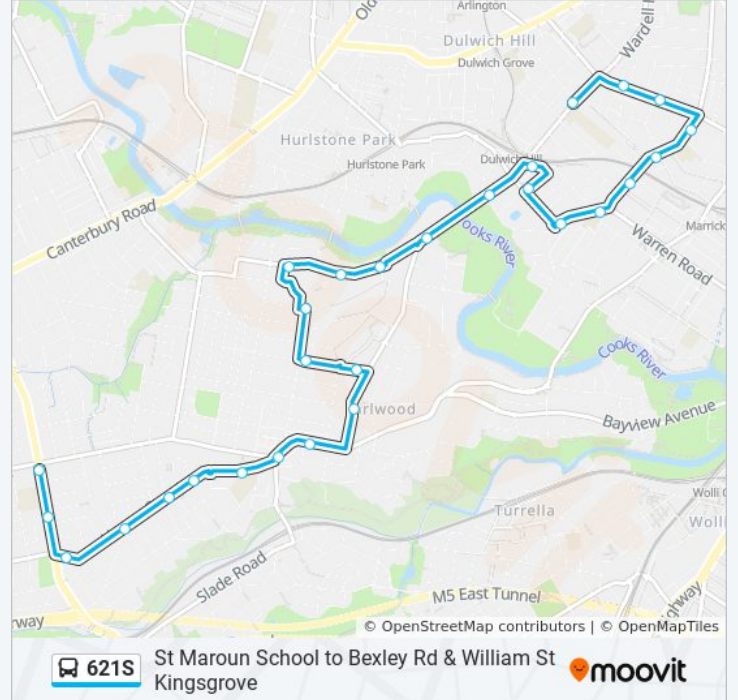

Earlwood Public School, Homer St

Homer St opp Schofield Ave

Homer St opp Glenview Ave

Homer St at Woodlawn Ave

Homer St before Bexley Rd

Clemton Park Public School, Bexley Rd

Clemton Park Shops, Bexley Rd

621S bus time schedules and route maps are available in an offline PDF at moovitapp.com. Use the Moovit App to see live bus times, train schedule or subway schedule, and step-by-step directions for all public transit in Sydney.

© 2024 Moovit - All Rights Reserved