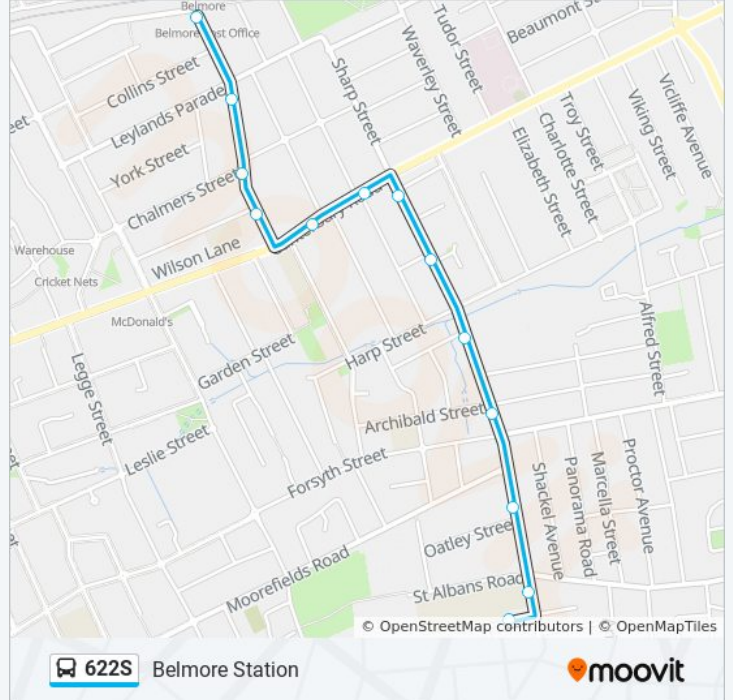

 **622S**

Belmore Station

Get The App

The 622S bus line Belmore Station has one route. For regular weekdays, their operation hours are:

(1) Belmore Station: 15:10

Use the Moovit App to find the closest 622S bus station near you and find out when is the next 622S bus arriving.

Direction: Belmore Station

13 stops

[VIEW LINE SCHEDULE](#)

Kingsgrove North High School, Richland St
Kingsgrove North High School, Kingsgrove Rd
Kingsgrove Rd at Oatley St
Kingsgrove Rd at Archibald St
Kingsgrove Rd at Moncur Ave
Kingsgrove Rd at Rod St
Kingsgrove Rd before Canterbury Rd
Canterbury Rd at Platts Ave
Canterbury Rd opp Drummond St
Burwood Rd after Canterbury Rd
Burwood Rd at Chalmers St
Burwood Rd before Leylands Pde
Belmore Shops, Burwood Rd

622S bus Time Schedule

Belmore Station Route Timetable:

Sunday	Not Operational
Monday	15:10
Tuesday	15:10
Wednesday	14:40
Thursday	15:10
Friday	15:10
Saturday	Not Operational

622S bus Info

Direction: Belmore Station

Stops: 13

Trip Duration: 10 min

Line Summary:

622S bus time schedules and route maps are available in an offline PDF at moovitapp.com. Use the [Moovit App](#) to see live bus times, train schedule or subway schedule, and step-by-step directions for all public transit in Sydney.